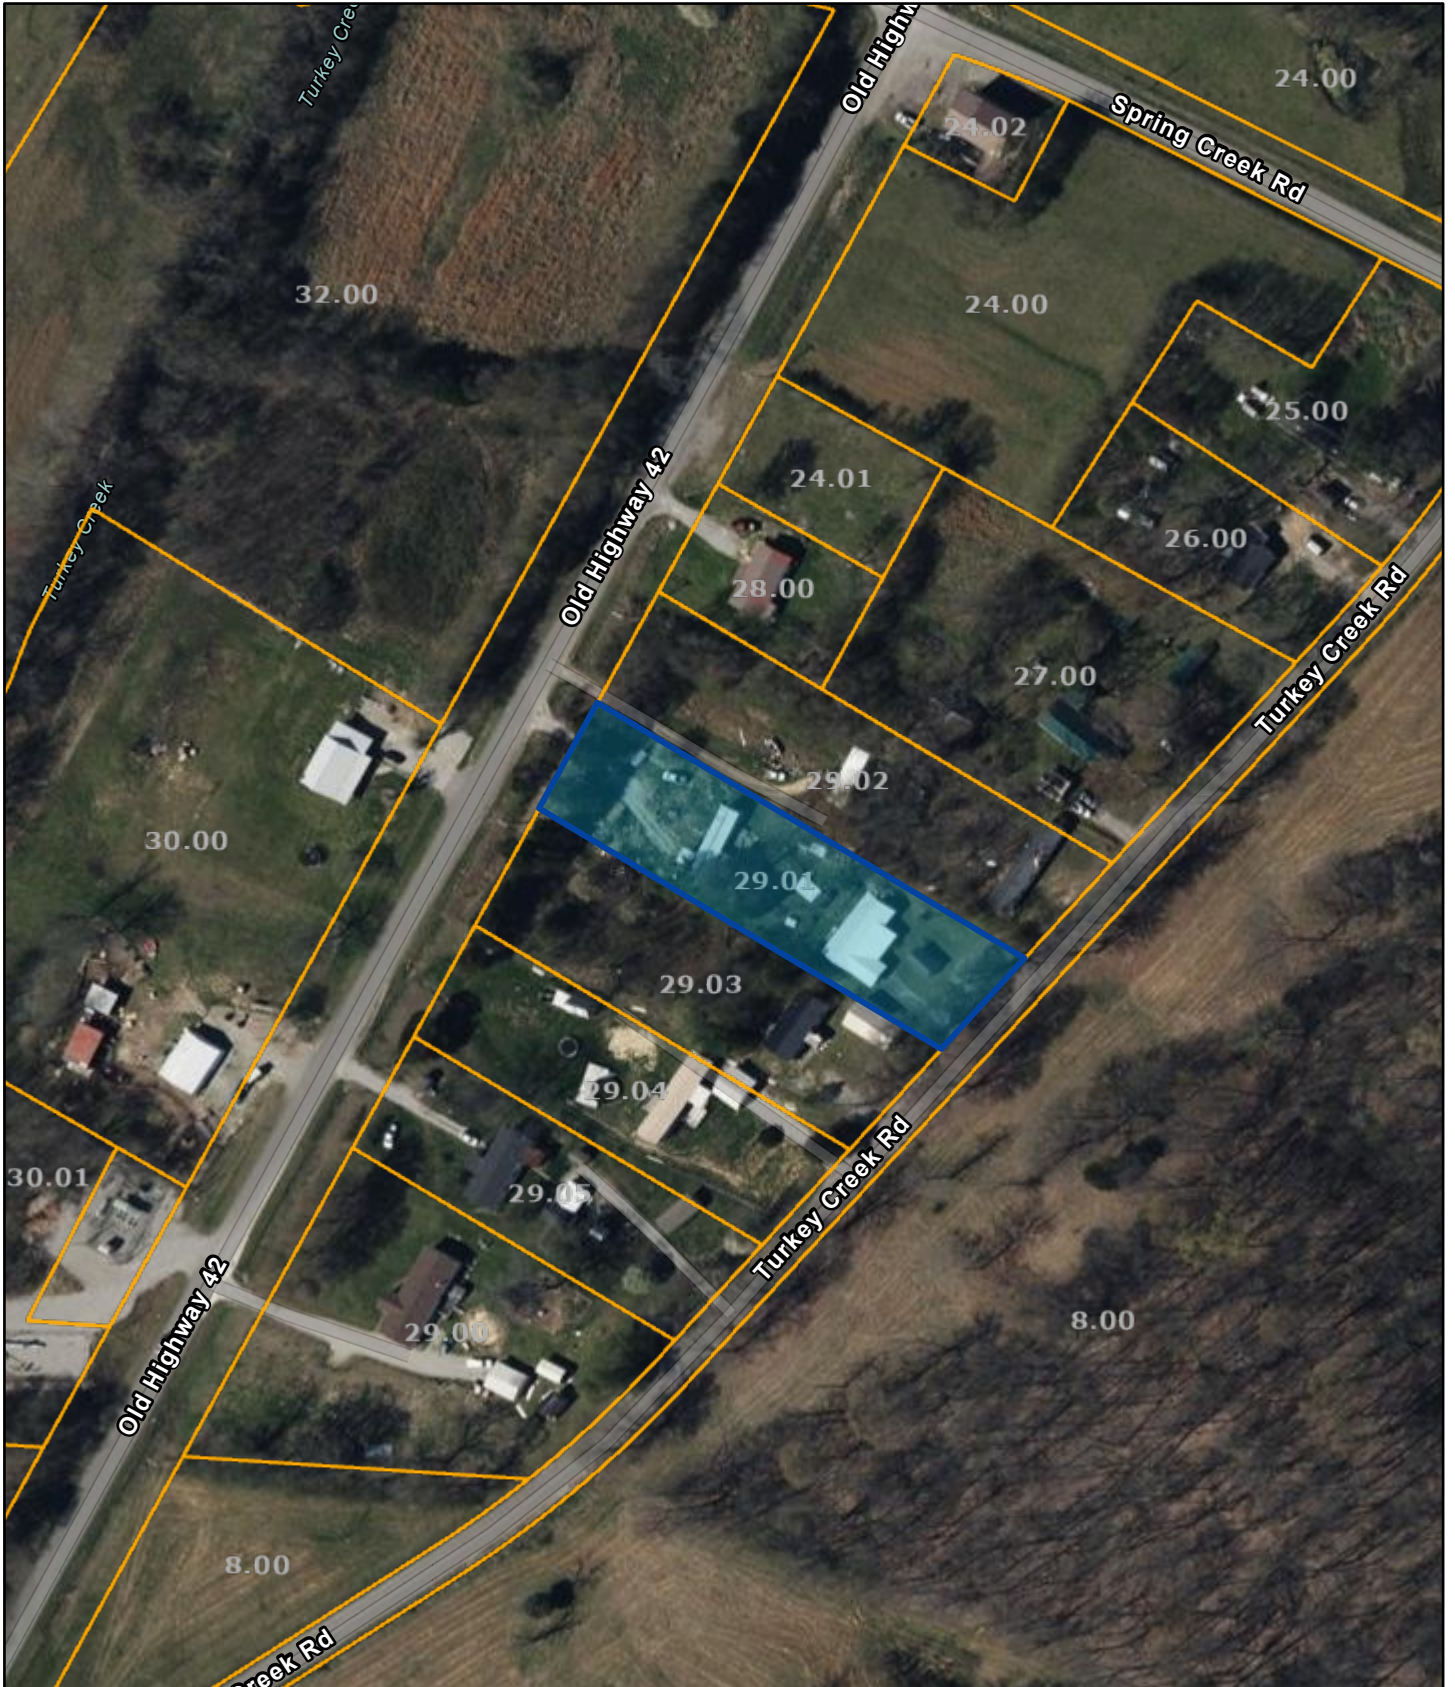

Putnam County - Parcel: 020 029.01

Date: April 10, 2025

County: PUTNAM
Owner: BOWMAN FRANCES L
Address: TURKEY CREEK RD 6282
Parcel ID: 020 029.01
Deeded Acreage: 0.85
Calculated Acreage: 0
Vexcel Imagery Date: 2023

The property lines are compiled from information maintained by your local county Assessor's office but are not conclusive evidence of property ownership in any court of law.