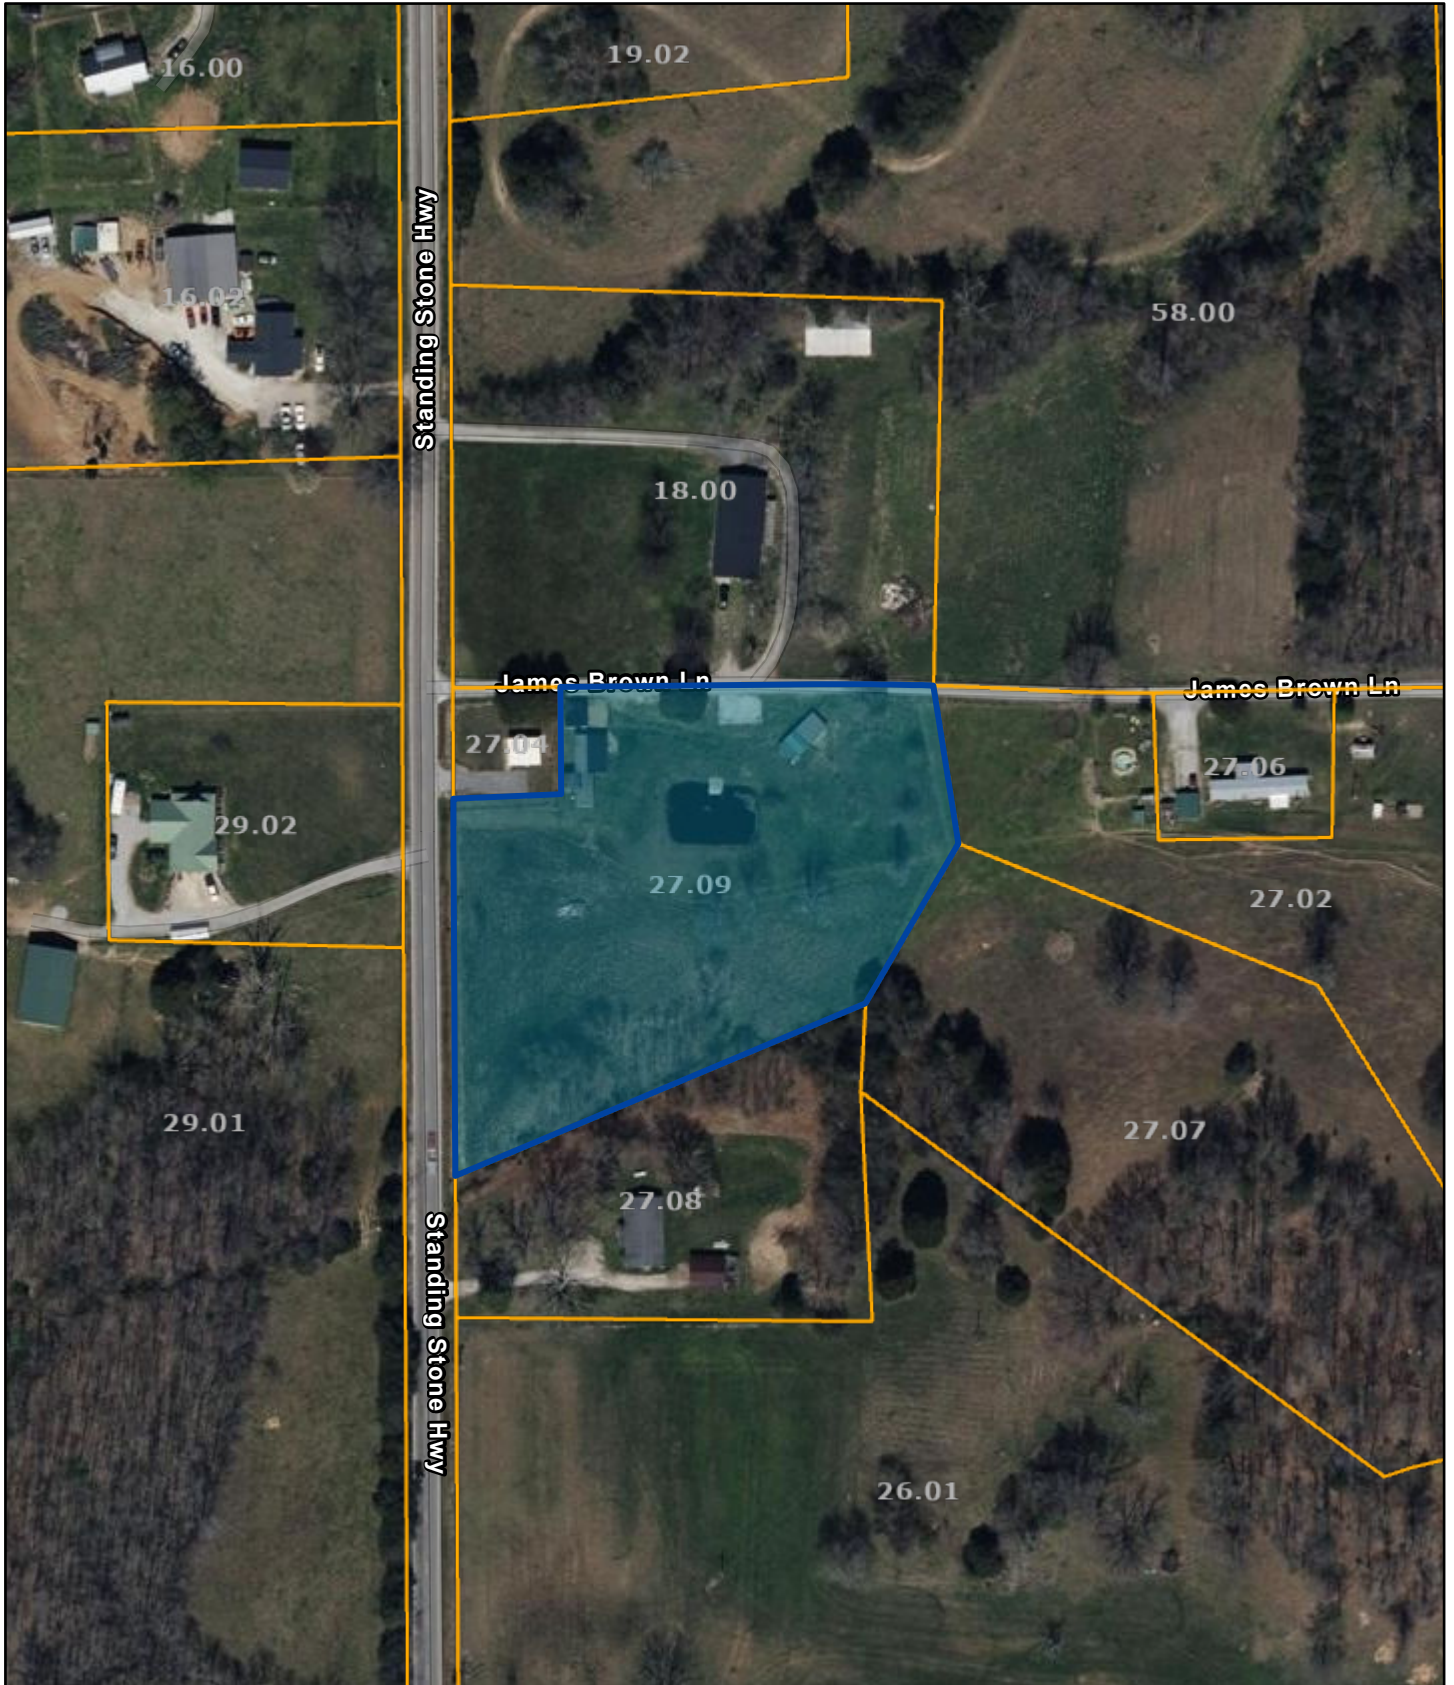

Overton County - Parcel: 042 027.09

Date: March 24, 2025

County: OVERTON
Owner: KOGER KIM
Address: JAMES BROWN LN 106
Parcel ID: 042 027.09
Deeded Acreage: 2.41
Calculated Acreage: 0
Vexcel Imagery Date: 2023

The property lines are compiled from information maintained by your local county Assessor's office but are not conclusive evidence of property ownership in any court of law.