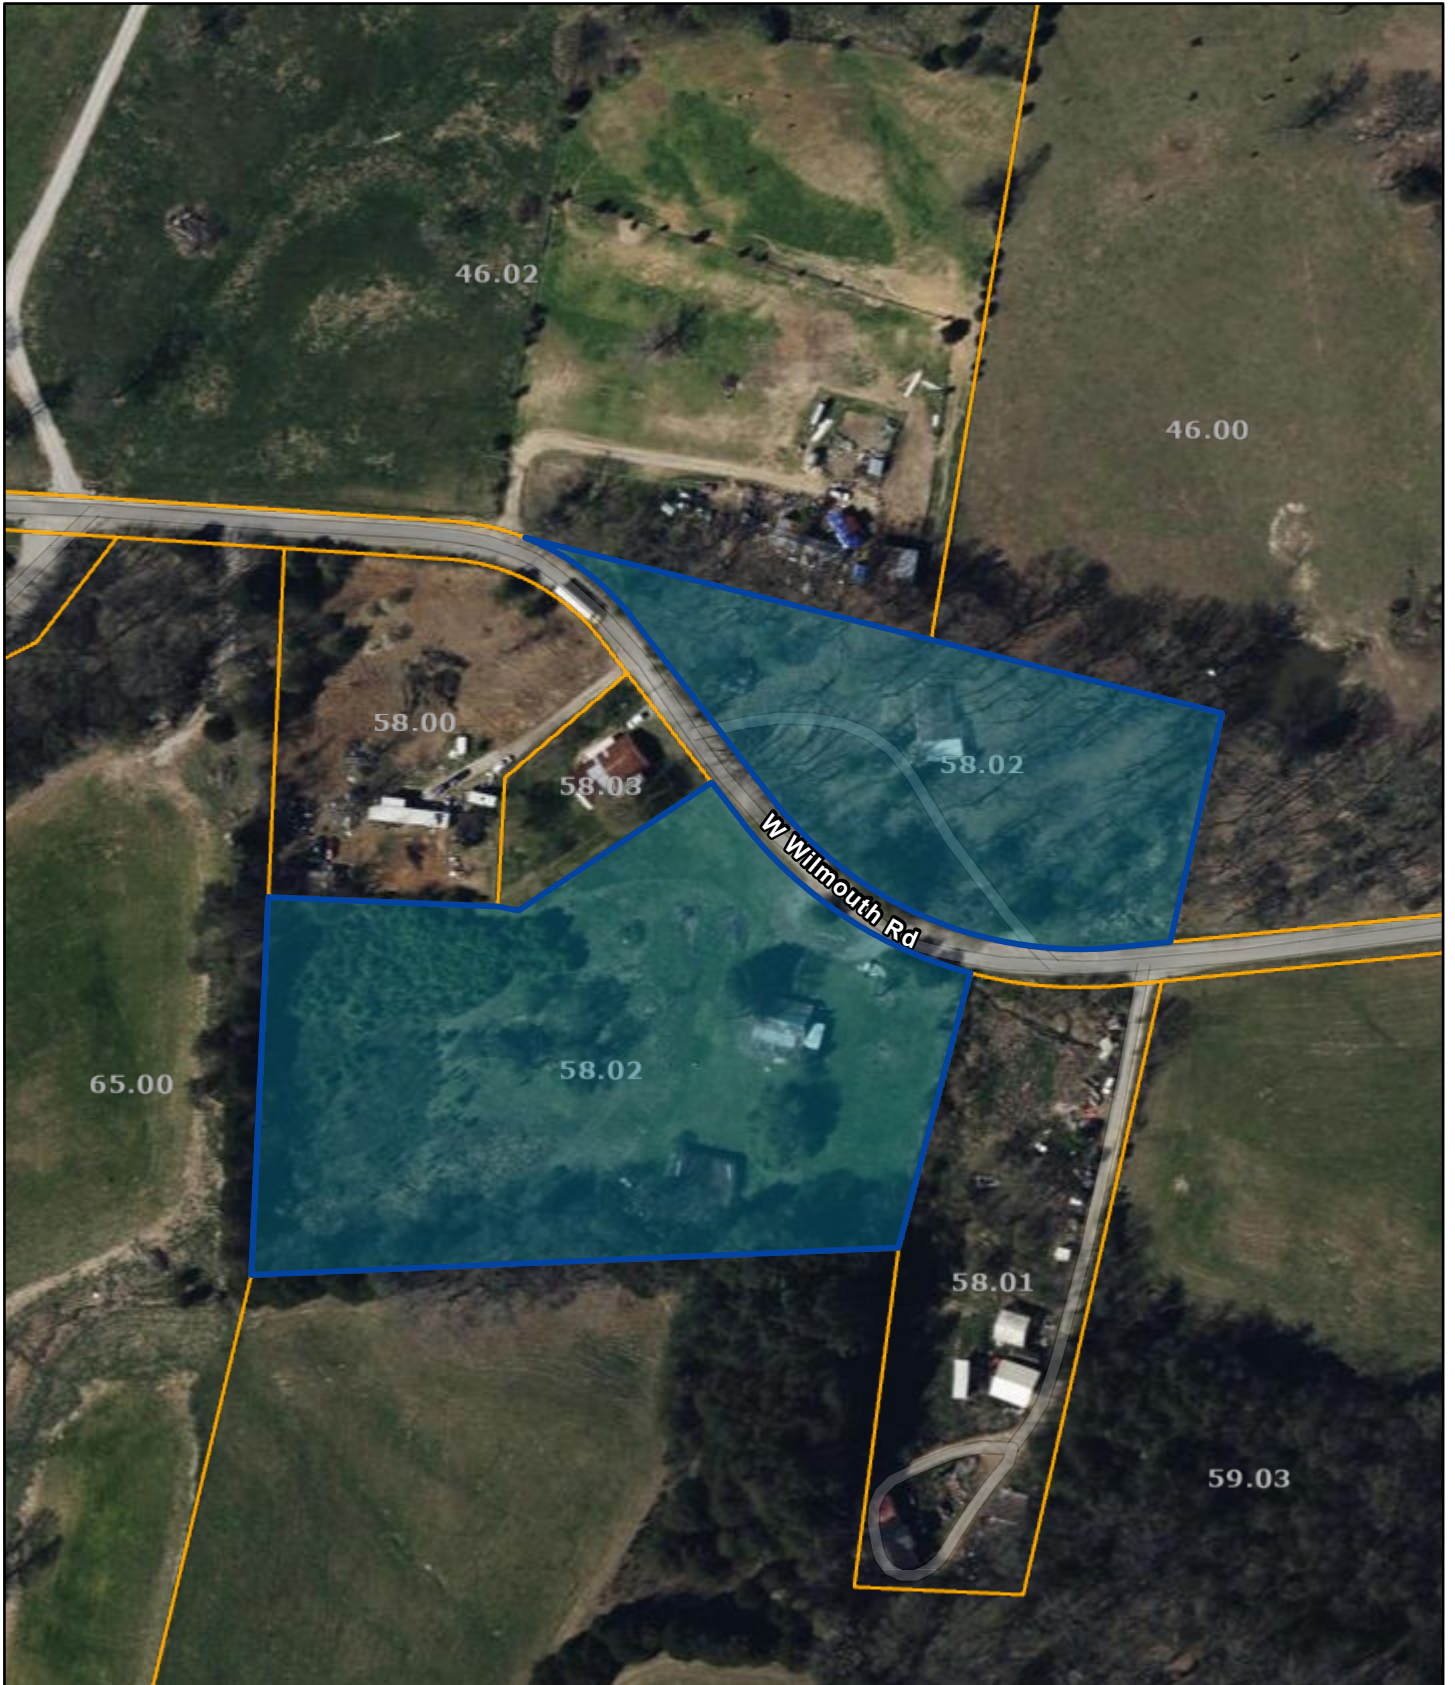

Overton County - Parcel: 096 058.02

Date: February 11, 2025

County: OVERTON
Owner: WHITE HARVEY ETUX BEULAH
Address: W WILMOUTH RD 180
Parcel ID: 096 058.02
Deeded Acreage: 0
Calculated Acreage: 7.5
Vexcel Imagery Date: 2023

The property lines are compiled from information maintained by your local county Assessor's office but are not conclusive evidence of property ownership in any court of law.