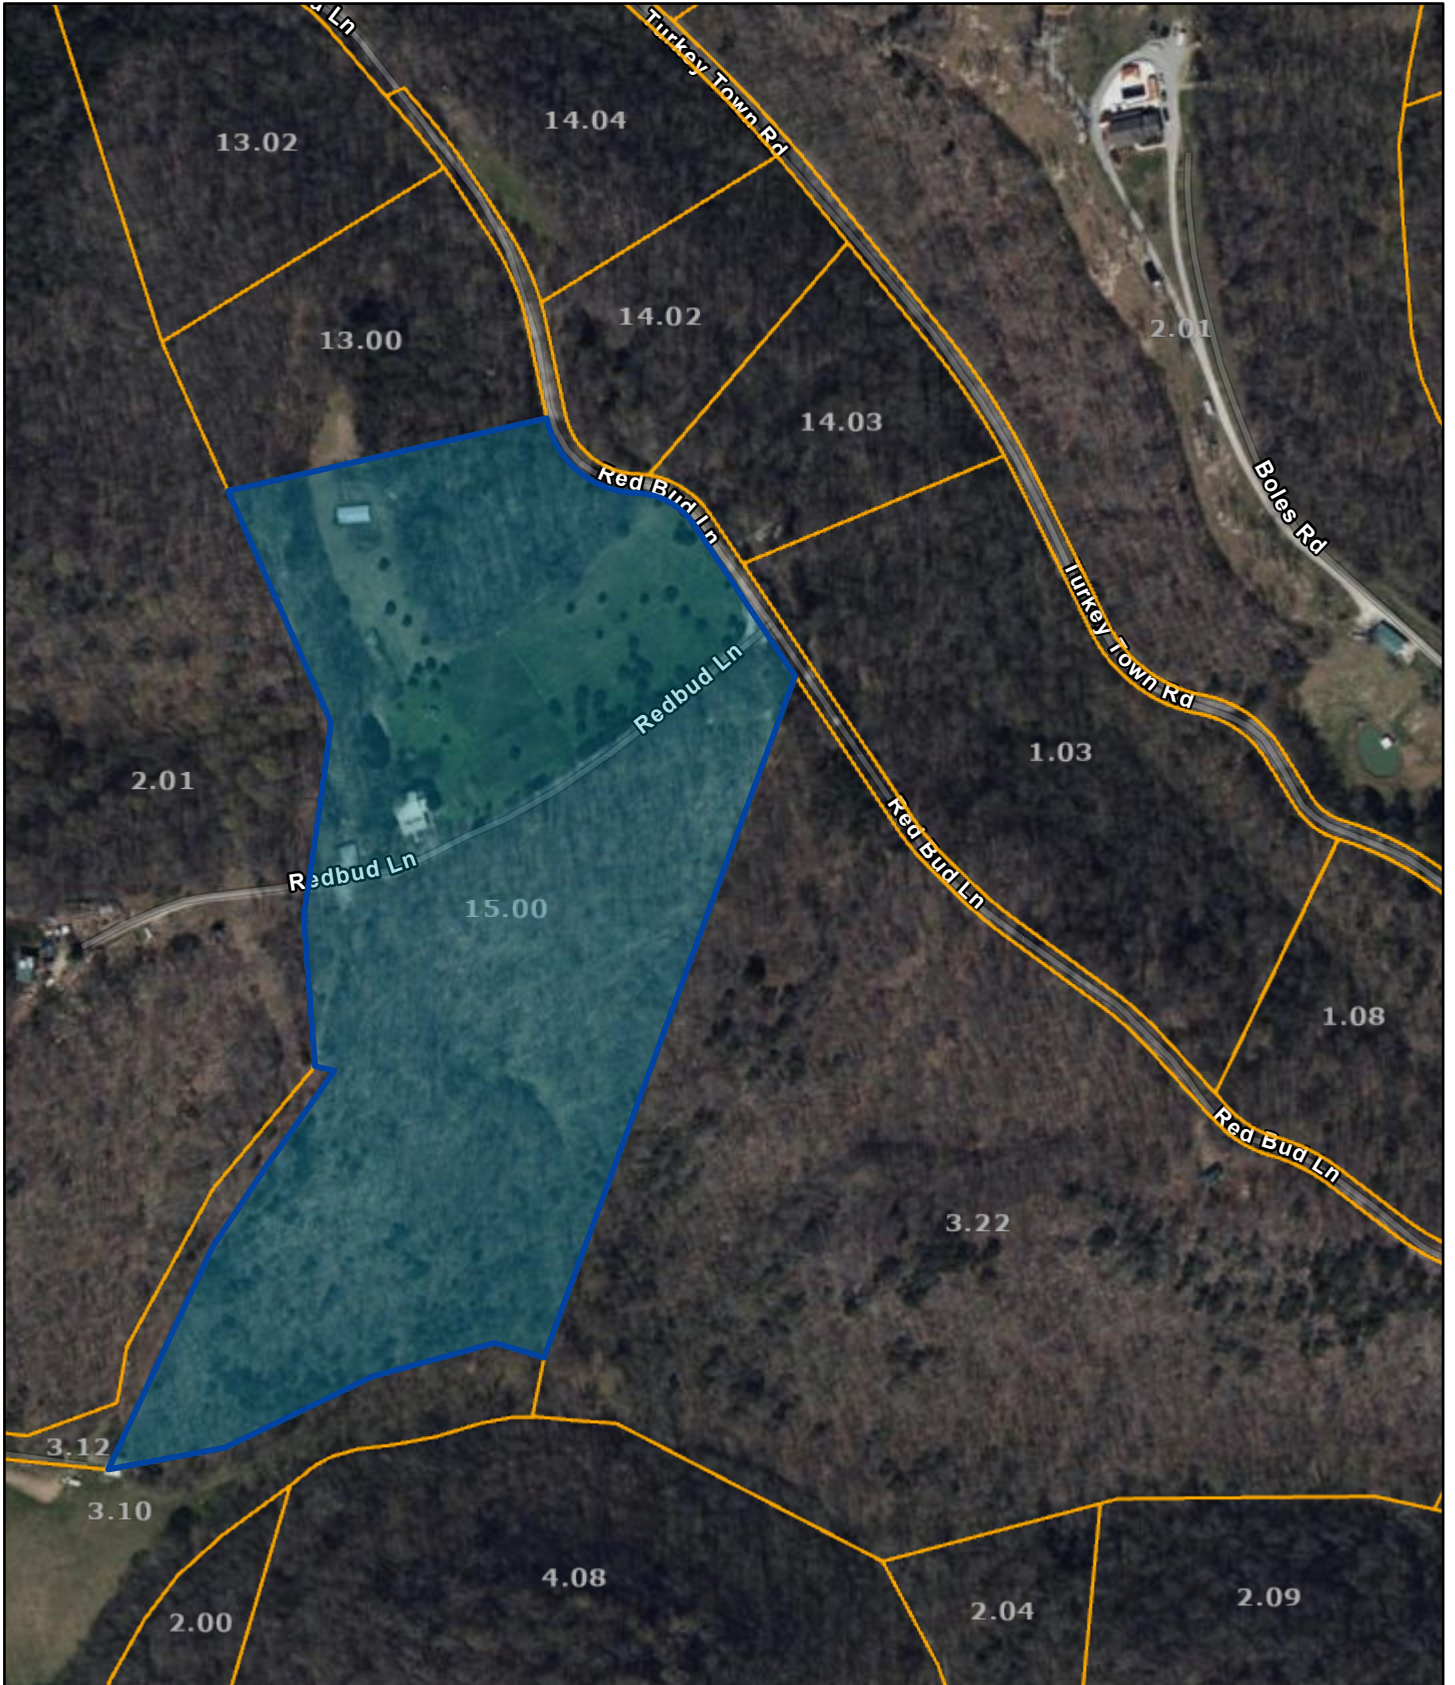

# Clay County - Parcel: 086 015.00

Date: January 22, 2025

County: CLAY  
Owner: GIORDANO MARCELLUS JOLIE  
Address: RED BUD LN 302  
Parcel ID: 086 015.00  
Deeded Acreage: 21.92  
Calculated Acreage: 0  
Vexcel Imagery Date: 2023

State of Tennessee, Comptroller of the Treasury, Division of Property Assessments (DPA), Esri Community Maps Contributors, © OpenStreetMap, Microsoft, Esri, TomTom, Garmin, SafeGraph, GeoTechnologies, Inc, METI/ NASA, USGS, EPA, NPS, US Census Bureau, USDA, USFWS

The property lines are compiled from information maintained by your local county Assessor's office but are not conclusive evidence of property ownership in any court of law.