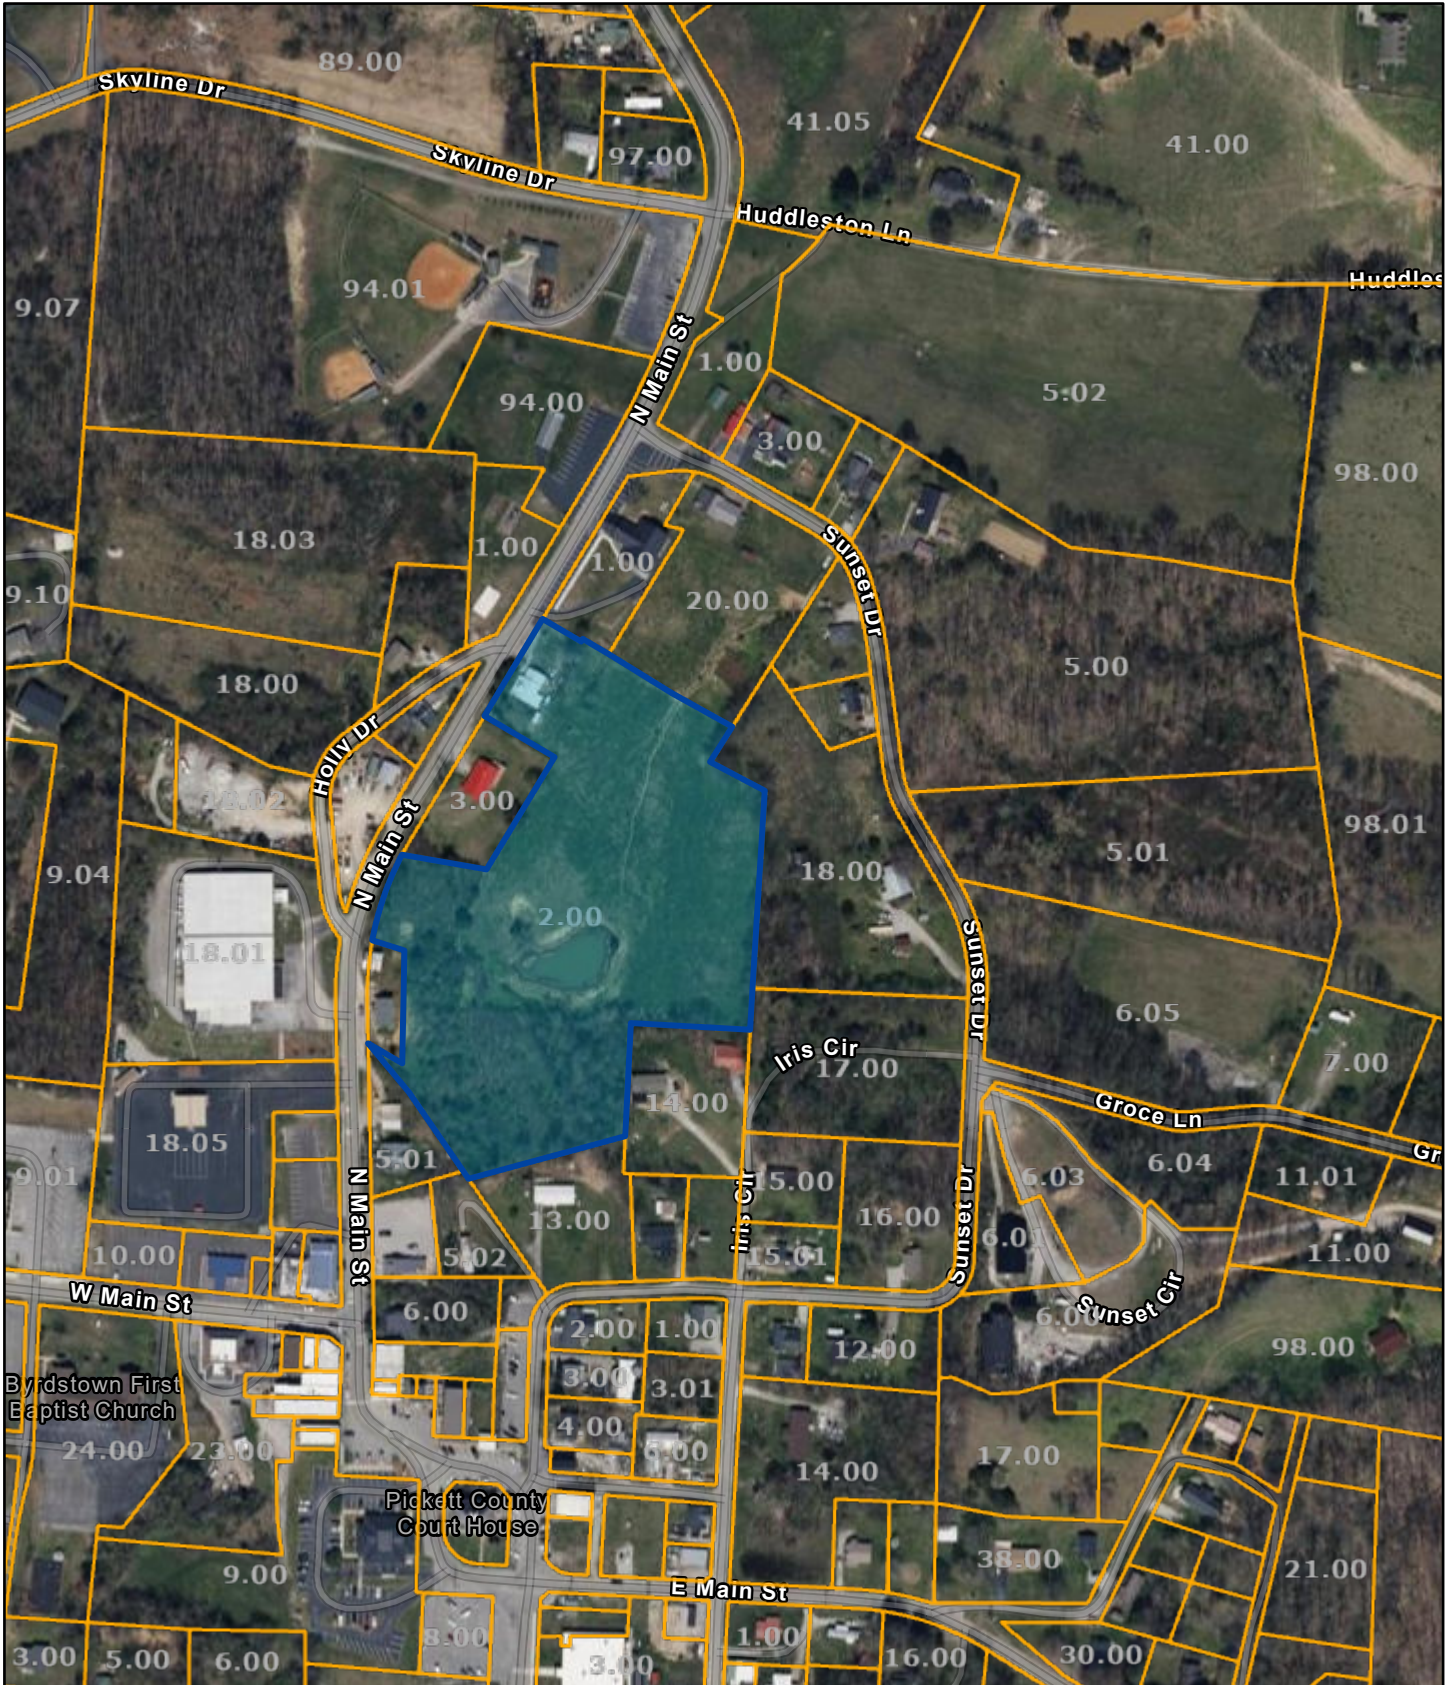

Pickett County - Parcel: 024J A 002.00

Date: January 13, 2025

County: PICKETT
Owner: CUNNINGHAM CHARLES G
Address: NORTH MAIN ST 300
Parcel ID: 024J A 002.00
Deeded Acreage: 7.38
Calculated Acreage: 0
Vexcel Imagery Date: 2023

State of Tennessee, Comptroller of the Treasury, Division of Property Assessments (DPA), Esri Community Maps Contributors, © OpenStreetMap, Microsoft, Esri, TomTom, Garmin, SafeGraph, GeoTechnologies, Inc, METI/ NASA, USGS, EPA, NPS, US Census Bureau, USDA, USFWS

The property lines are compiled from information maintained by your local county Assessor's office but are not conclusive evidence of property ownership in any court of law.