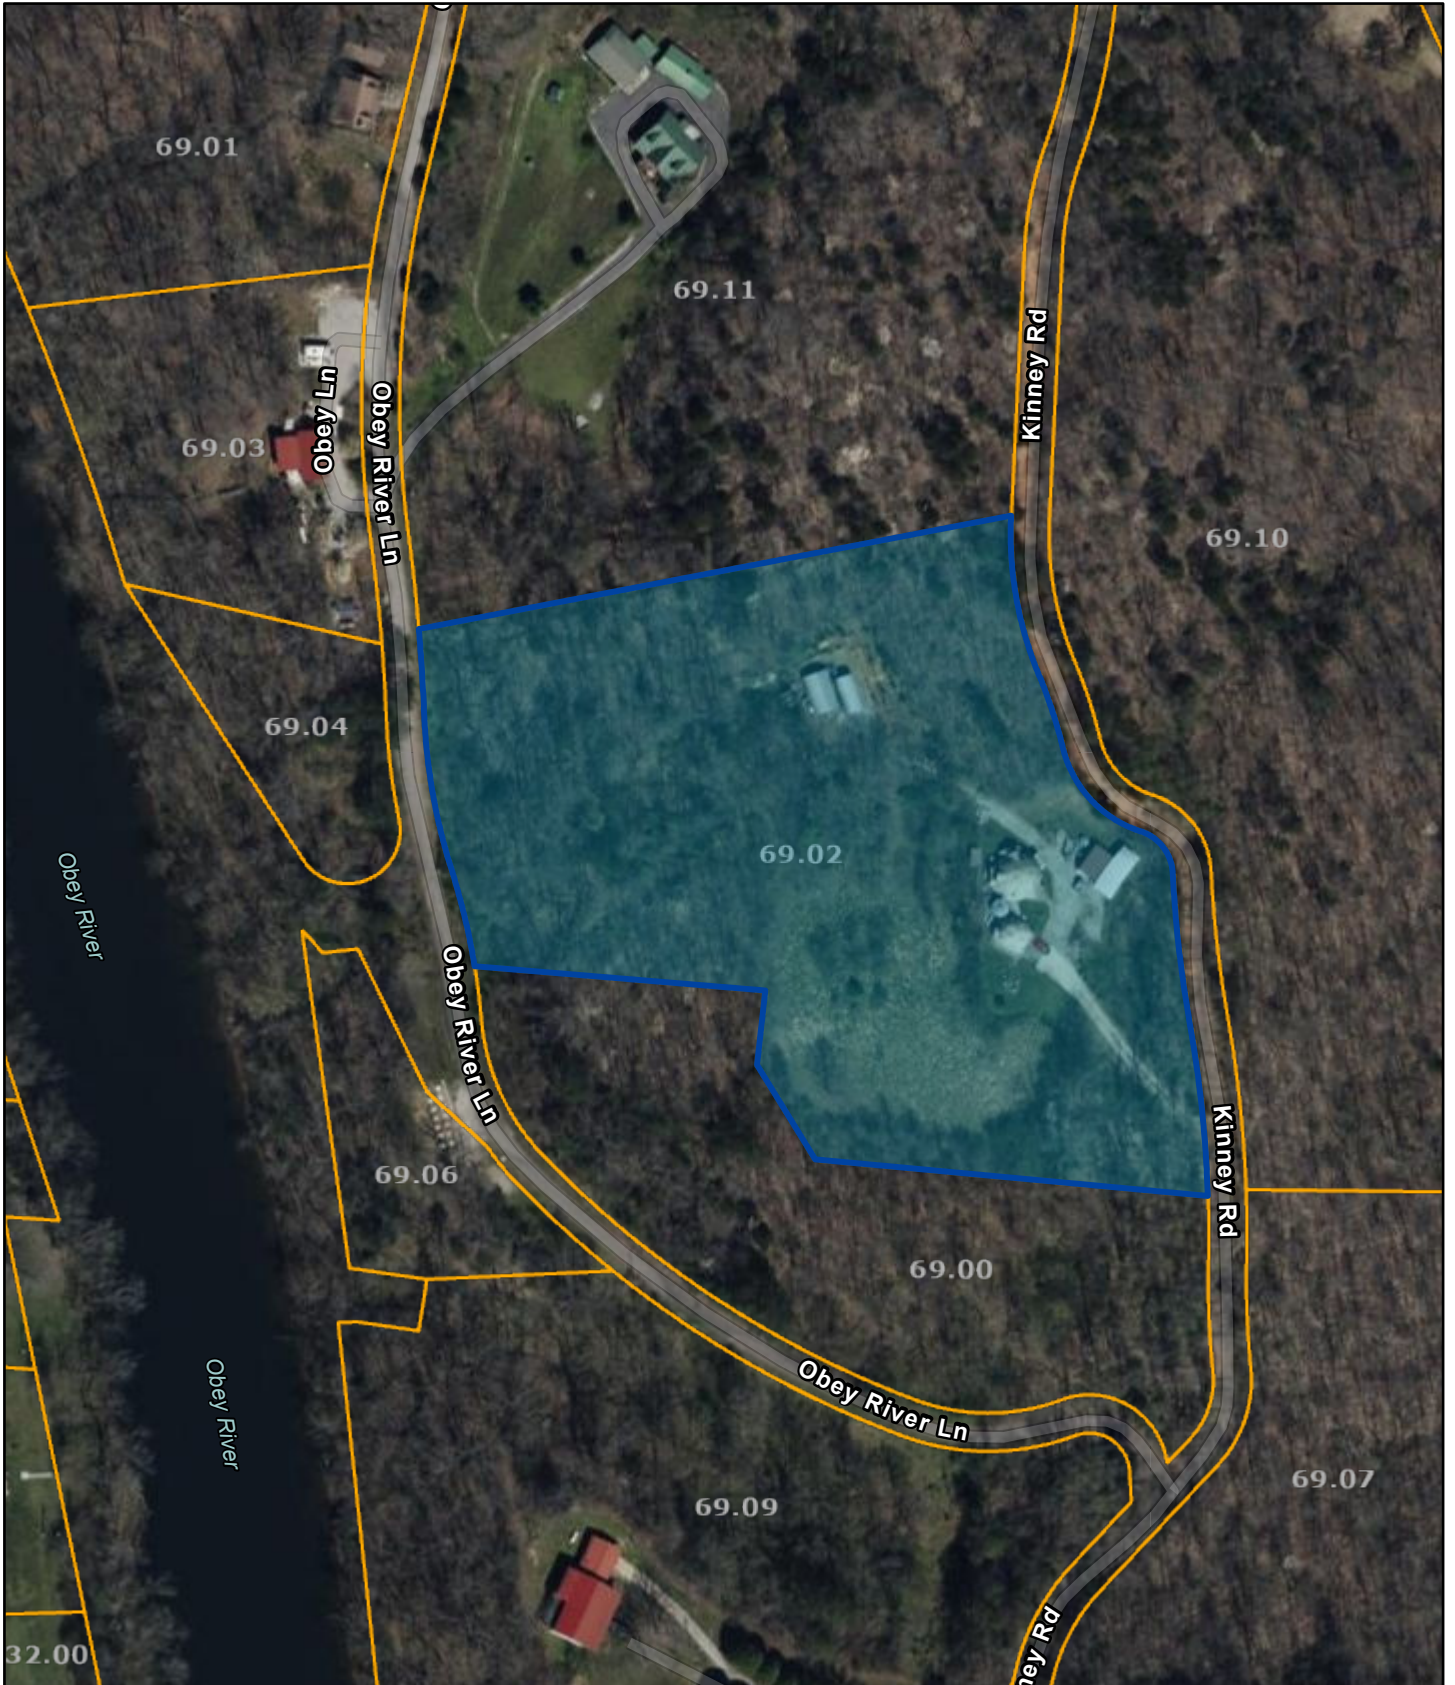

# Clay County - Parcel: 042 069.02

Date: September 23, 2024

County: Clay  
Owner: PICCOLO FRANK & EVE  
Address: KINNEY RD 613  
Parcel Number: 042 069.02  
Deeded Acreage: 5  
Calculated Acreage: 0  
Date of TDOT Imagery: 2022  
Date of Vexcel Imagery: 2023

The property lines are compiled from information maintained by your local county Assessor's office but are not conclusive evidence of property ownership in any court of law.