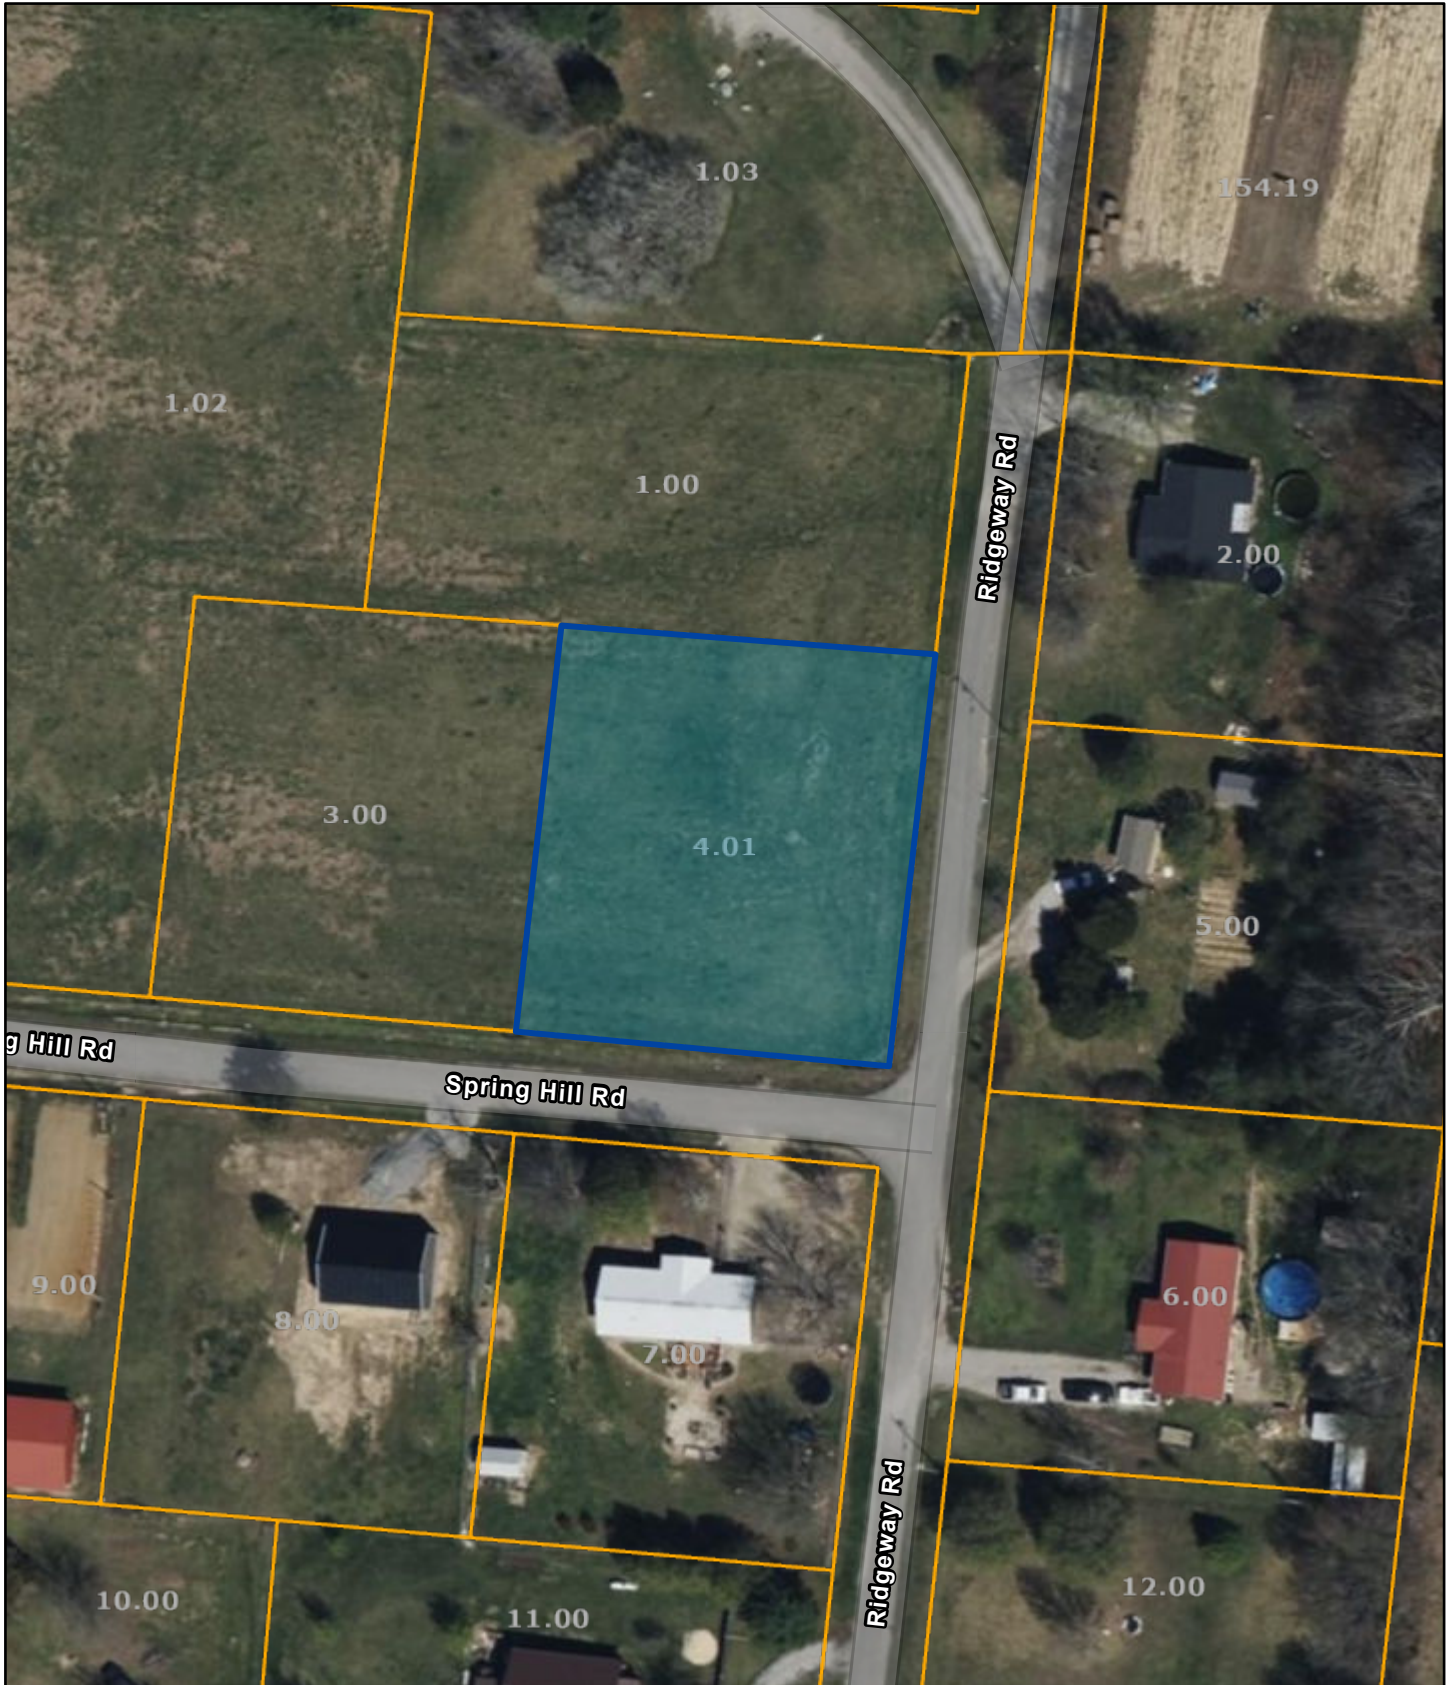

Fentress County - Parcel: 075P B 004.01

Date: July 26, 2024

County: Fentress
Owner: HALL MATTHEW
Address: RIDGEWAY RD
Parcel Number: 075P B 004.01
Deeded Acreage: 0
Calculated Acreage: 0
Date of TDOT Imagery: 2022
Date of Vexcel Imagery: 2023