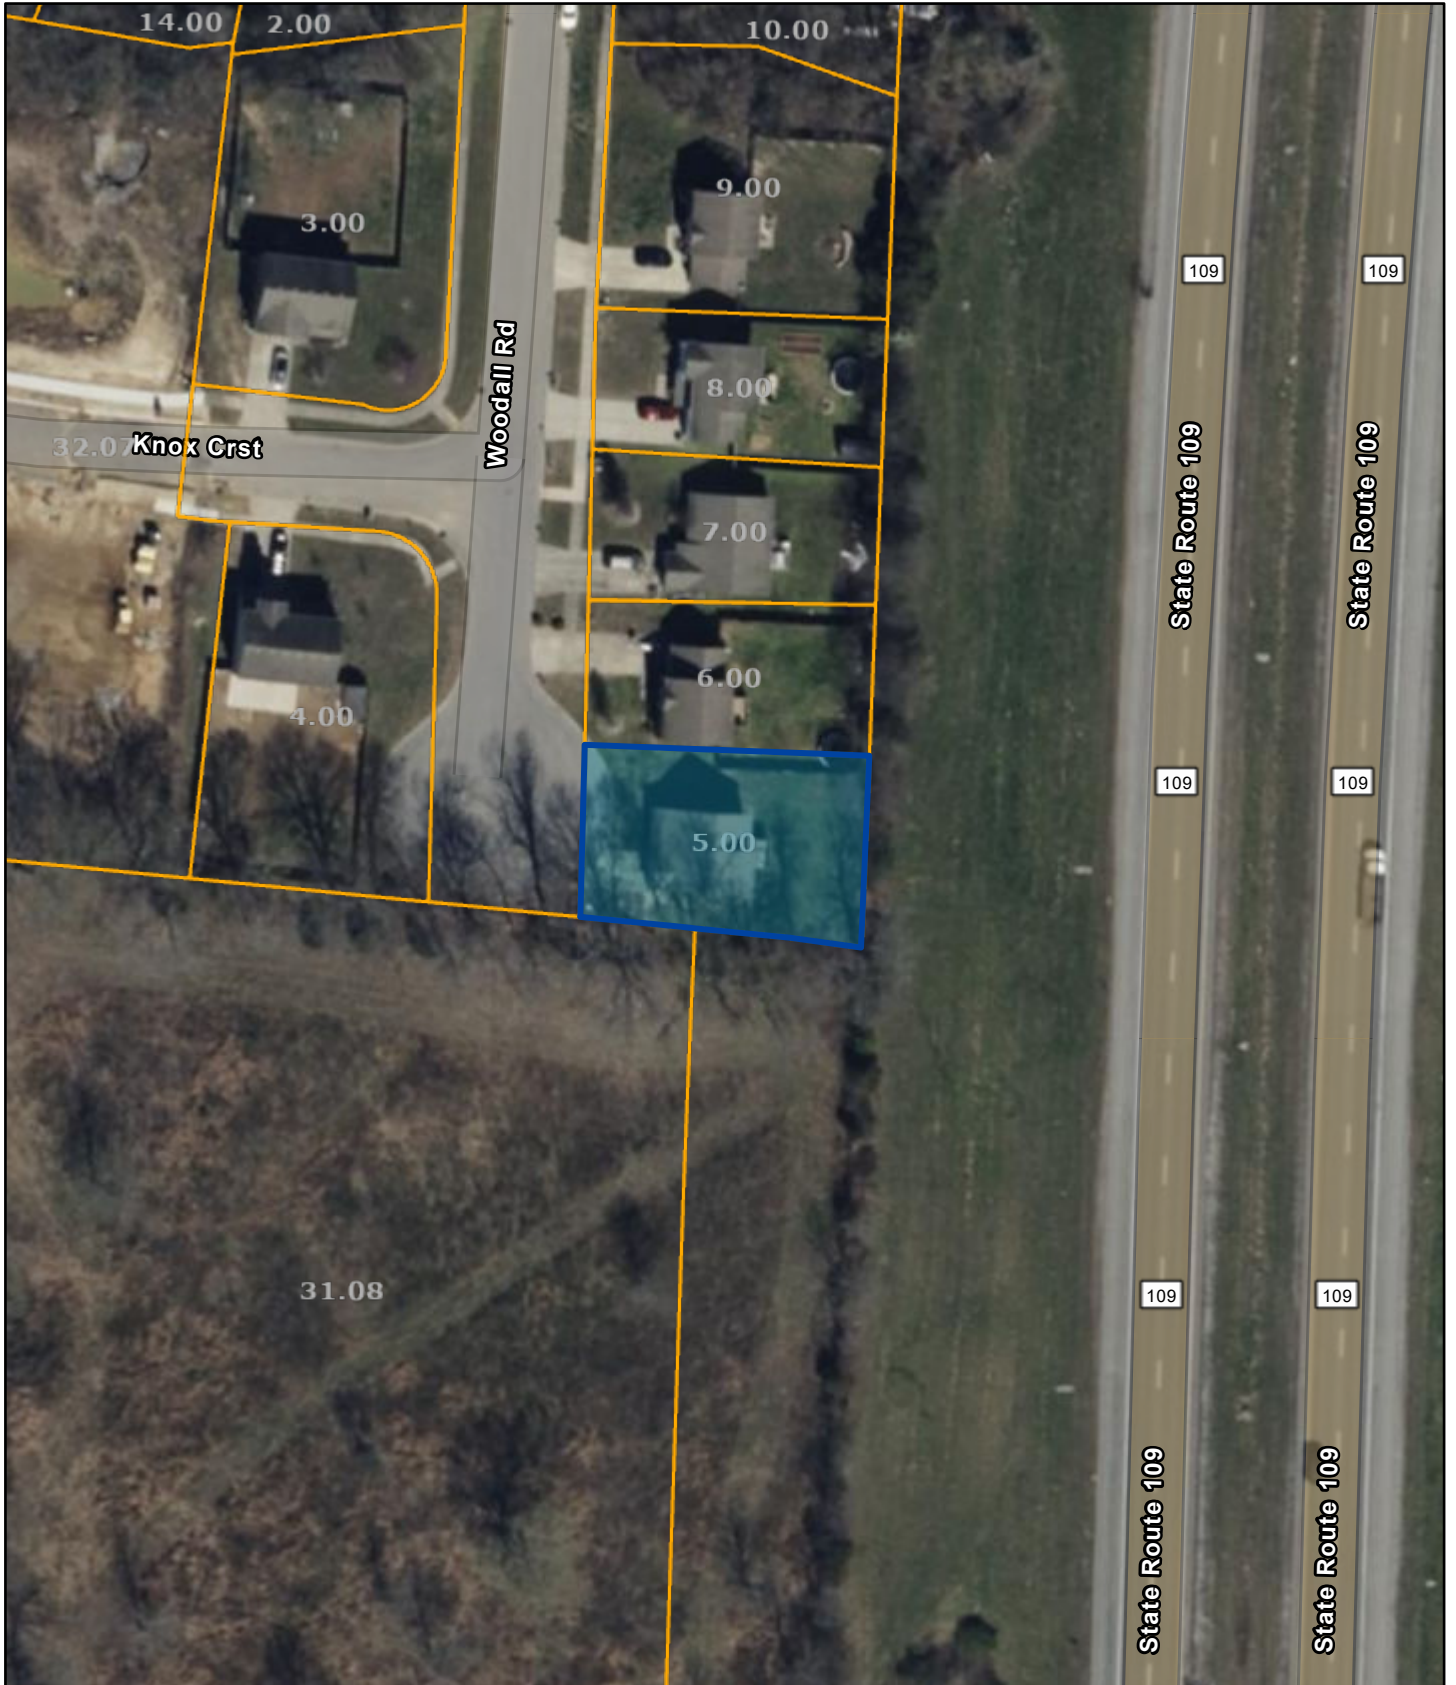

Wilson County - Parcel: 094K A 005.00

Date: June 27, 2024

County: Wilson
Owner: MCNEILL KIMBERLY KAY
Address: WOODALL RD 1221
Parcel Number: 094K A 005.00
Deeded Acreage: 0
Calculated Acreage: 0
Date of TDOT Imagery: 2021
Date of Vexcel Imagery: 2023