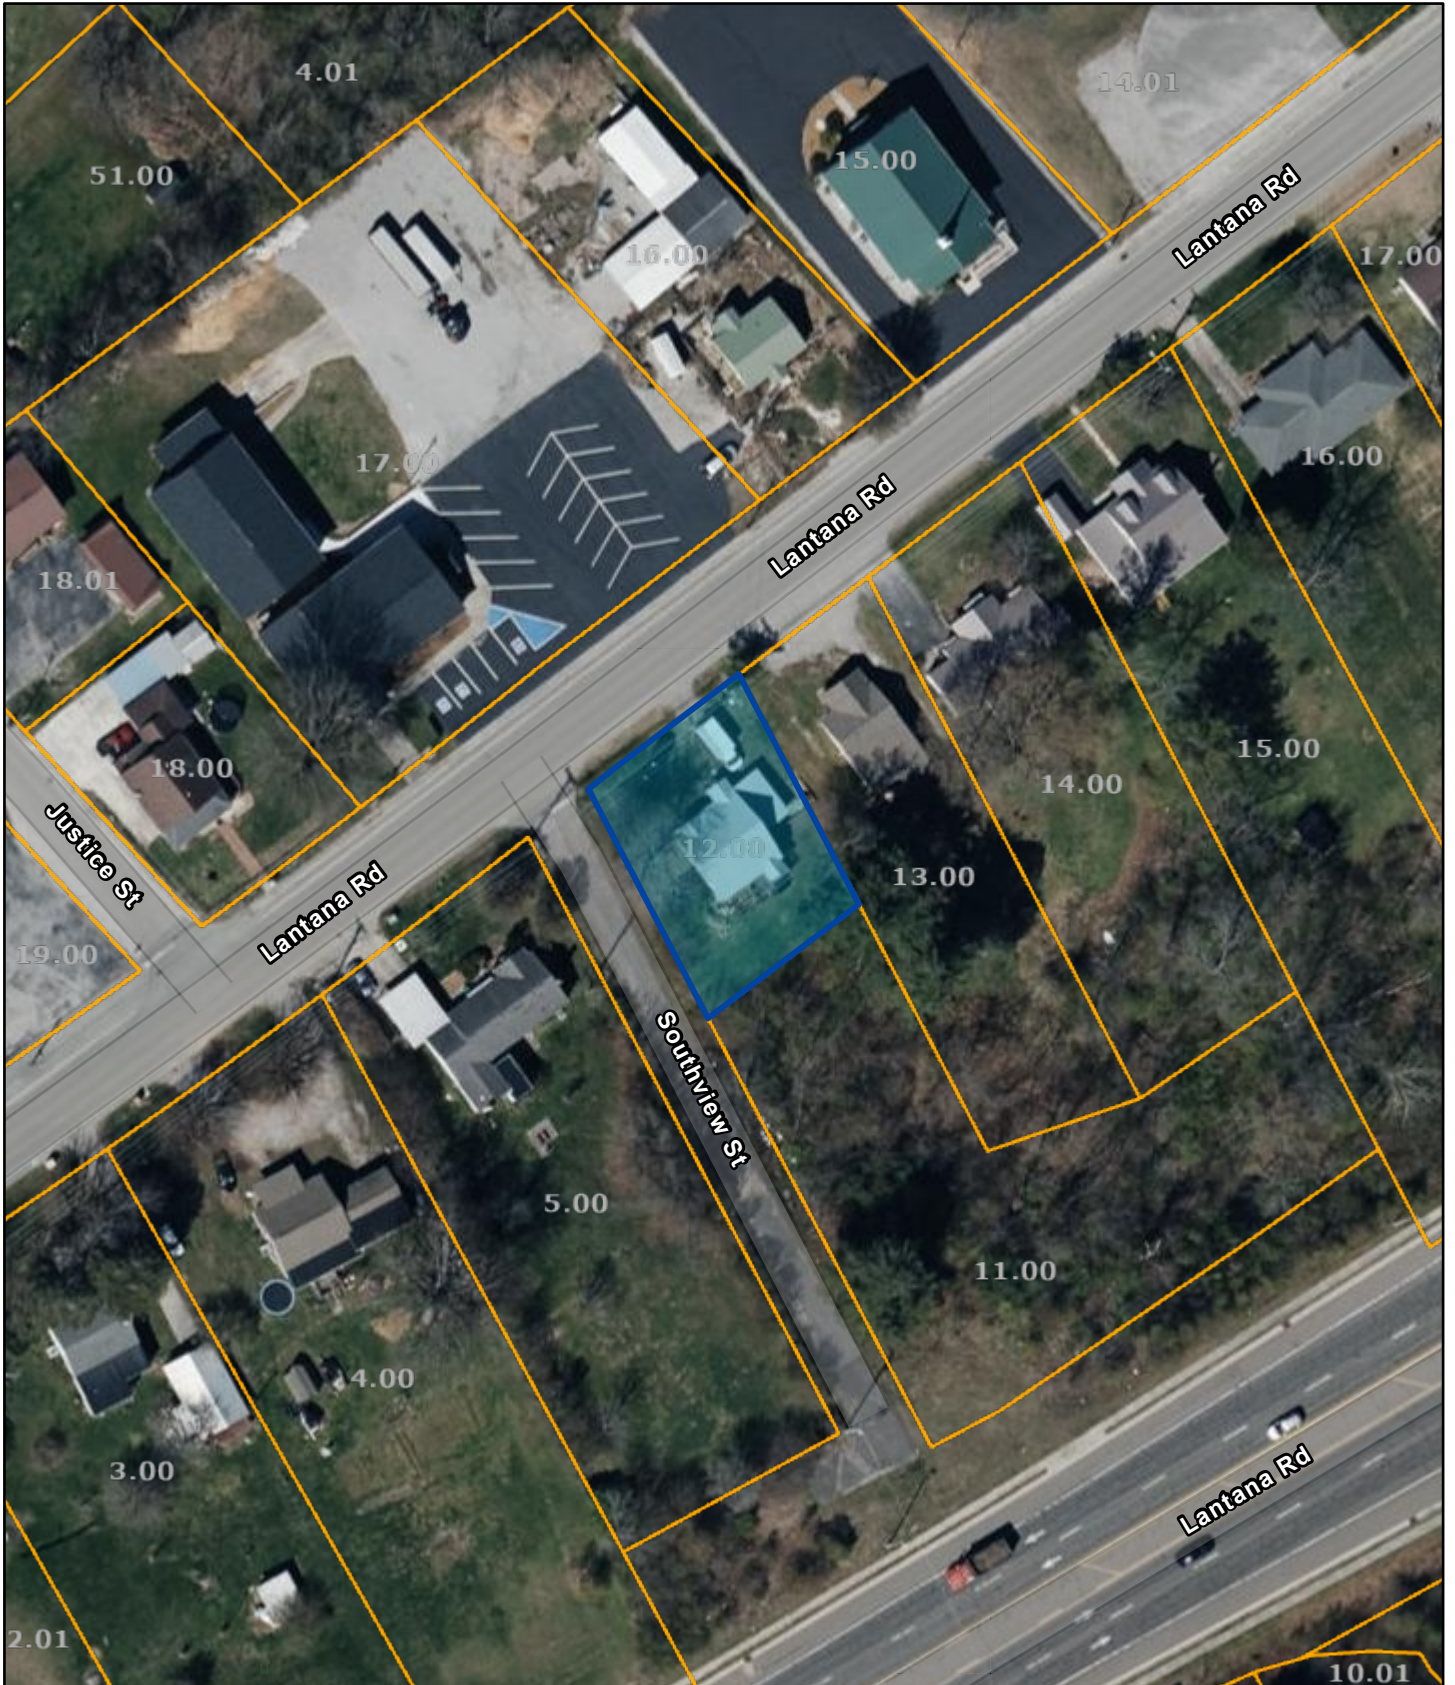

Cumberland County - Parcel: 113J D 012.00

Date: June 5, 2024

County: Cumberland
Owner: WOOD CHASE
Address: OLD LANTANA RD 243
Parcel Number: 113J D 012.00
Deeded Acreage: 0
Calculated Acreage: 0
Date of TDOT Imagery: 2018
Date of Vexcel Imagery: 2023