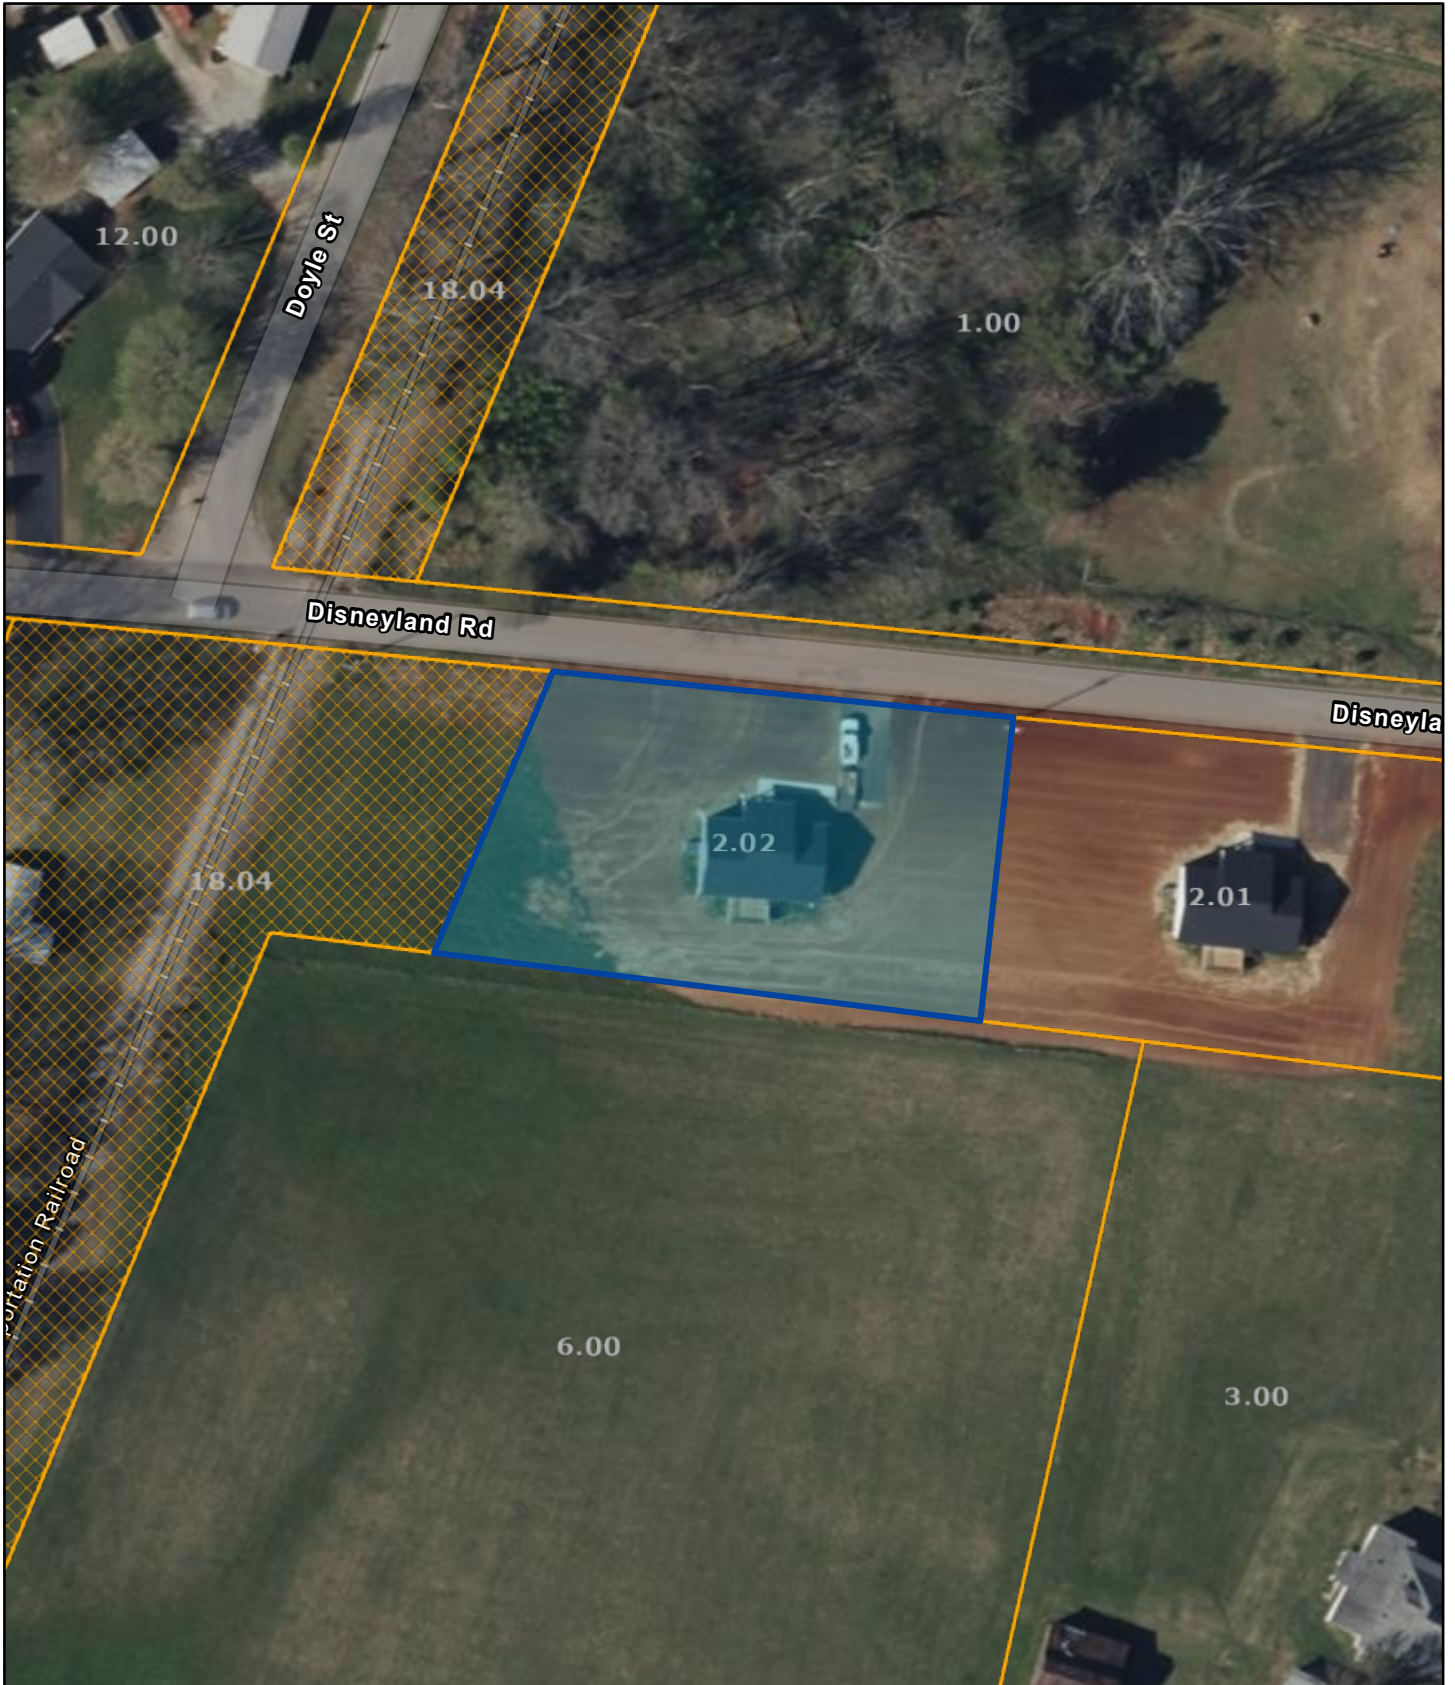

White County - Parcel: 088B C 002.02

Date: April 26, 2024

County: White
Owner: ORELL STEWART J
Address: DISNEYLAND RD 211
Parcel Number: 088B C 002.02
Deeded Acreage: 0.56
Calculated Acreage: 0
Date of TDOT Imagery: 2022
Date of Vexcel Imagery: 2023