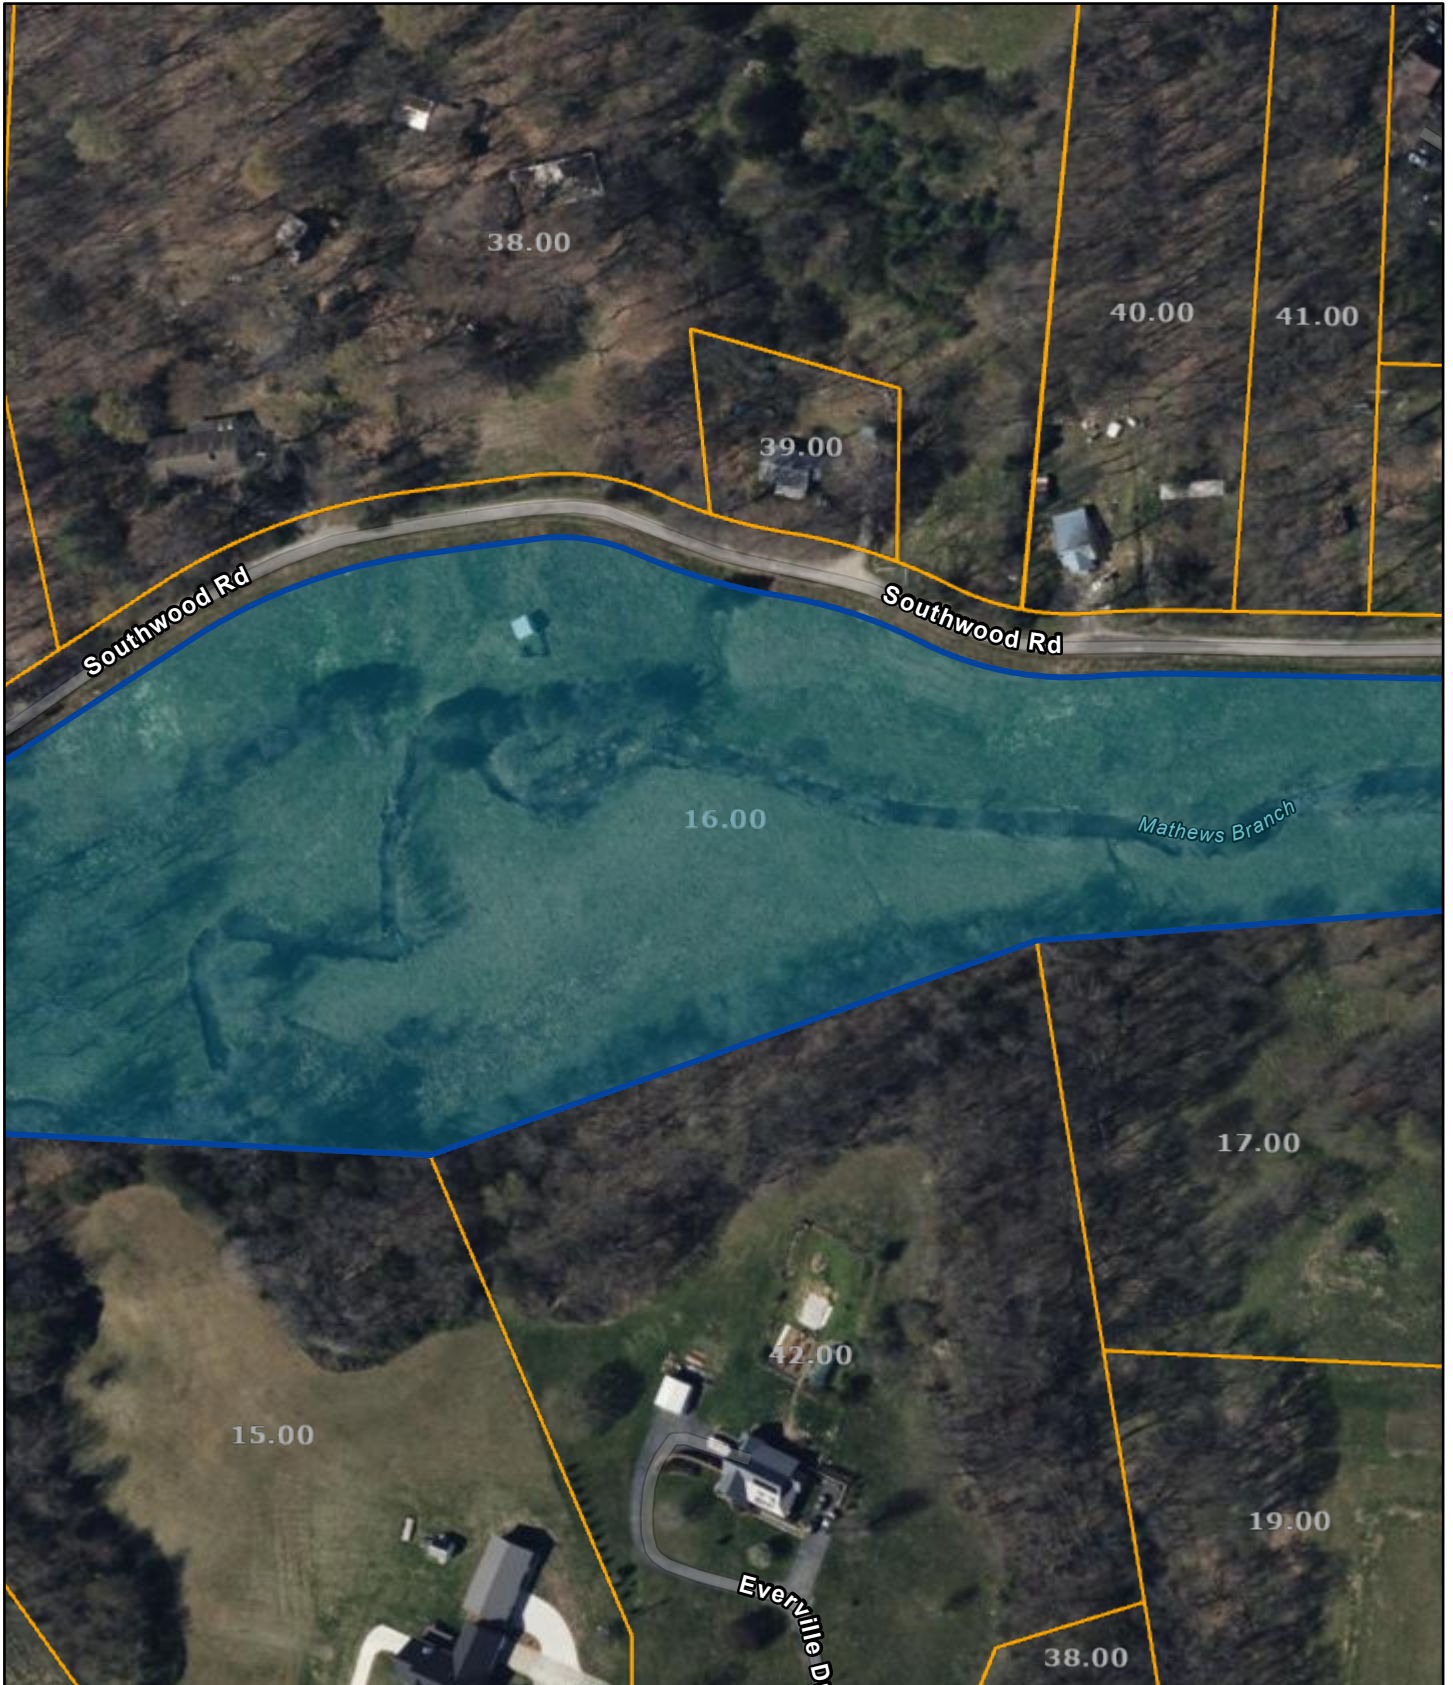

Overton County - Parcel: 071M A 016.00

Date: April 1, 2024

County: Overton
Owner: REAGAN TIMOTHY ETUX
Address: SOUTHWOOD RD
Parcel Number: 071M A 016.00
Deeded Acreage: 9.43
Calculated Acreage: 0
Date of TDOT Imagery: 2022
Date of Vexcel Imagery: 2023

The property lines are compiled from information maintained by your local county Assessor's office but are not conclusive evidence of property ownership in any court of law.