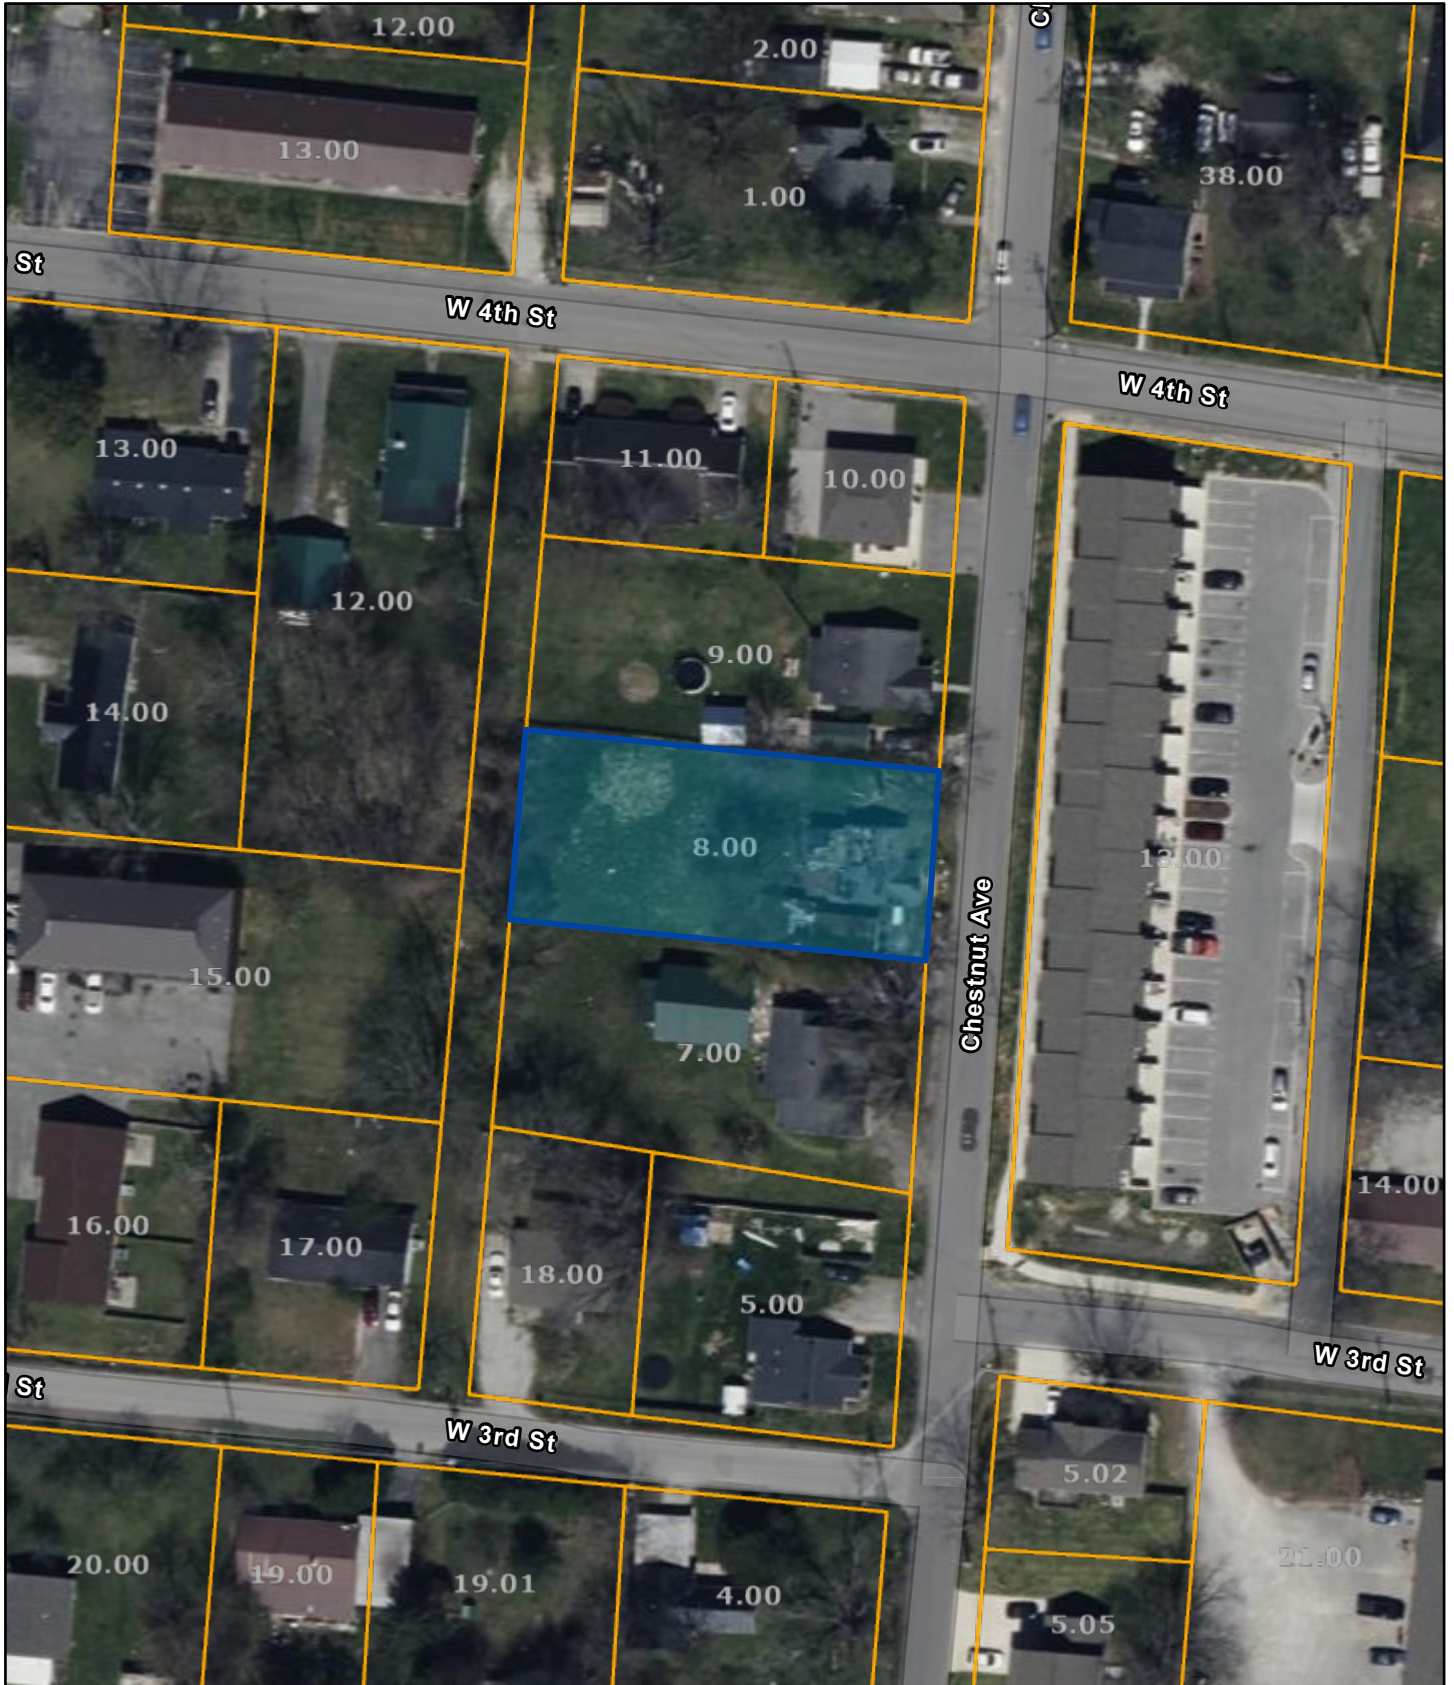

Putnam County - Parcel: 053A D 008.00

Date: March 10, 2024

County: Putnam
Owner: KLINE BOYD G REVOCABLE TRUST
Address: CHESTNUT AVE 318
Parcel Number: 053A D 008.00
Deeded Acreage: 0
Calculated Acreage: 0
Date of TDOT Imagery: 2022
Date of Vexcel Imagery: 2023