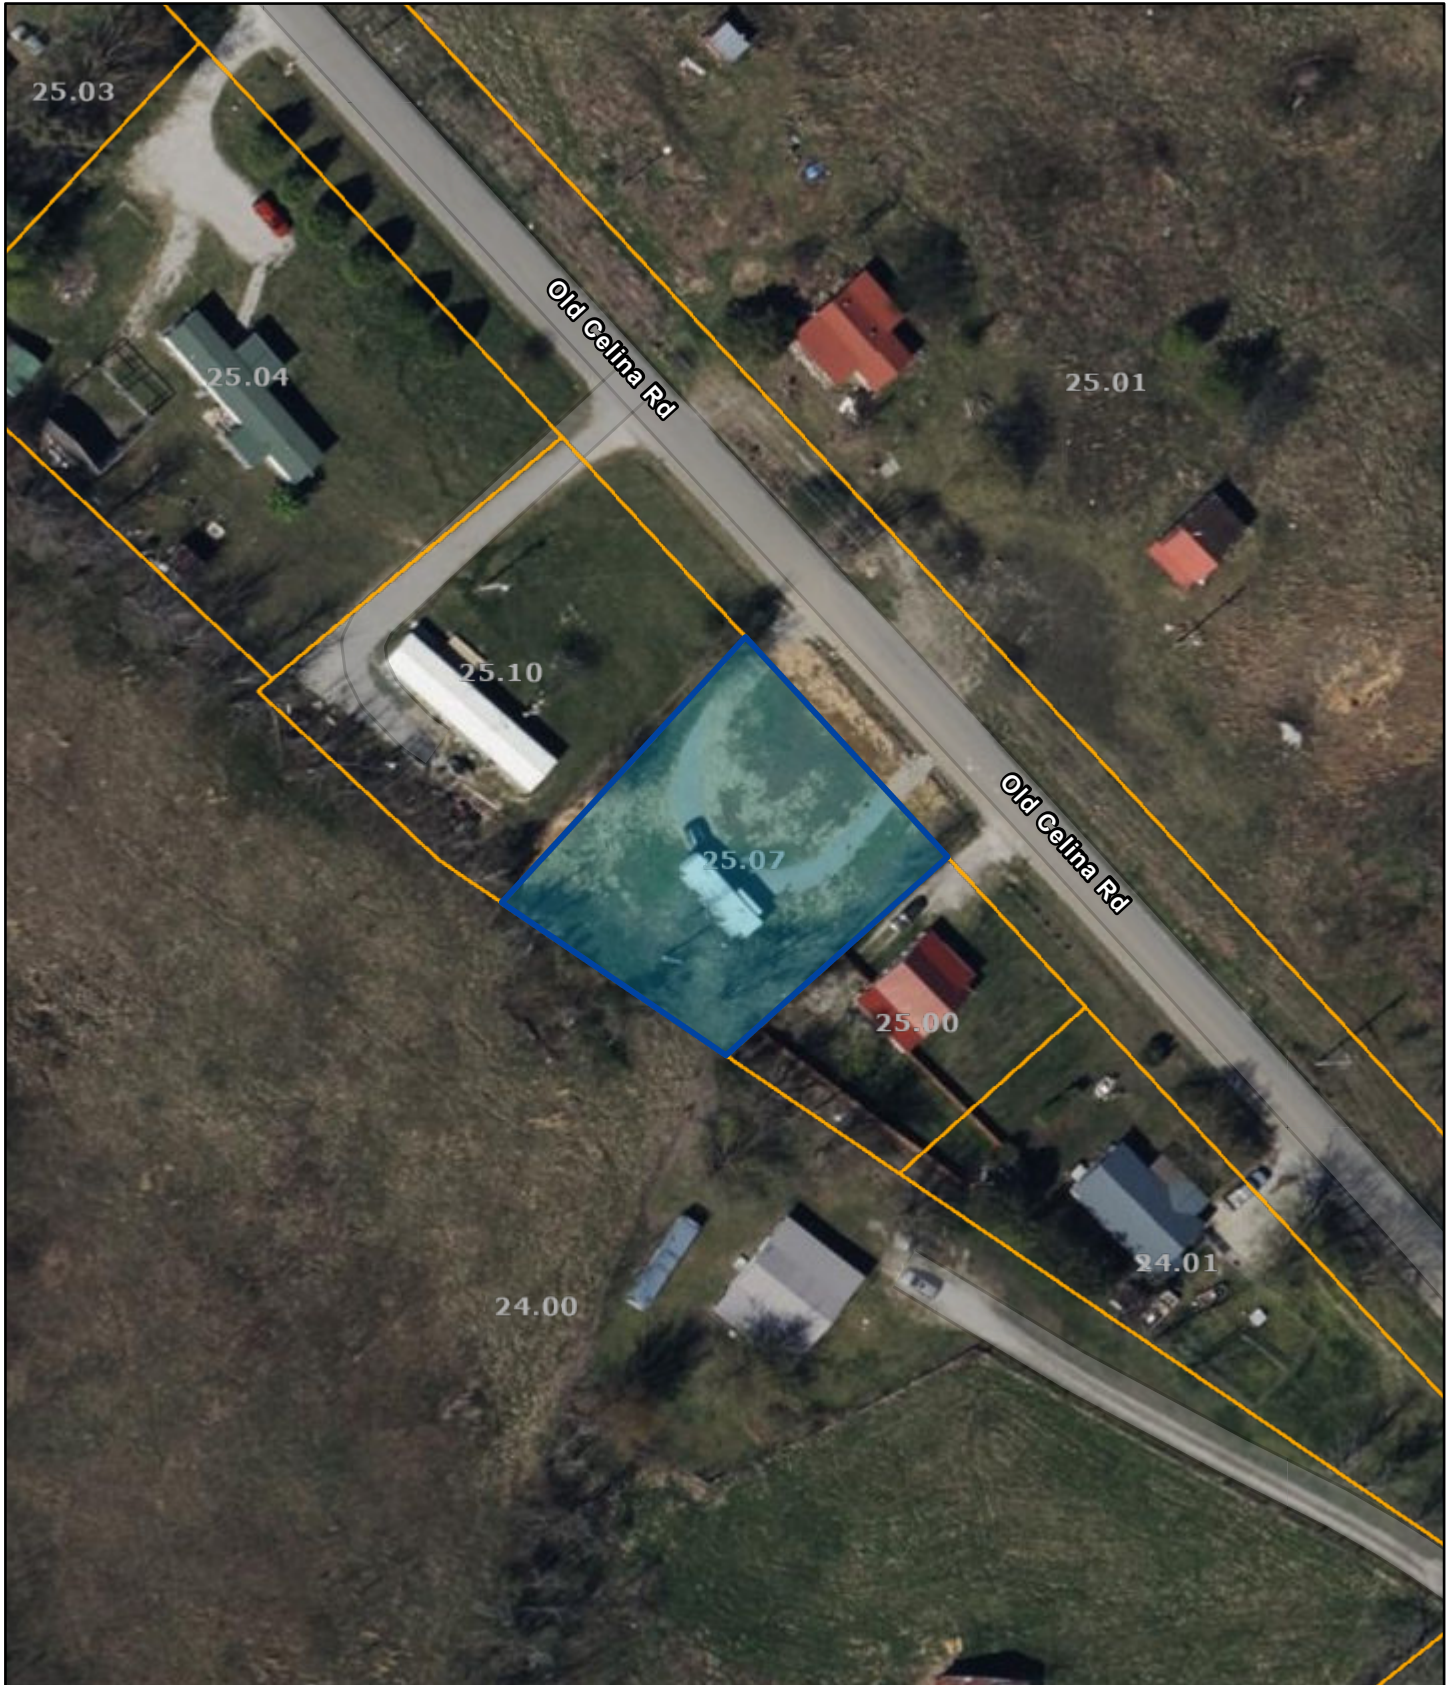

Overton County - Parcel: 019 025.07

Date: February 5, 2024

County: Overton
Owner: OGLETREE TERESA
Address: OLD CELINA RD 903
Parcel Number: 019 025.07
Deeded Acreage: 0.33
Calculated Acreage: 0
Date of TDOT Imagery: 2022
Date of Vexcel Imagery: 2023

The property lines are compiled from information maintained by your local county Assessor's office but are not conclusive evidence of property ownership in any court of law.