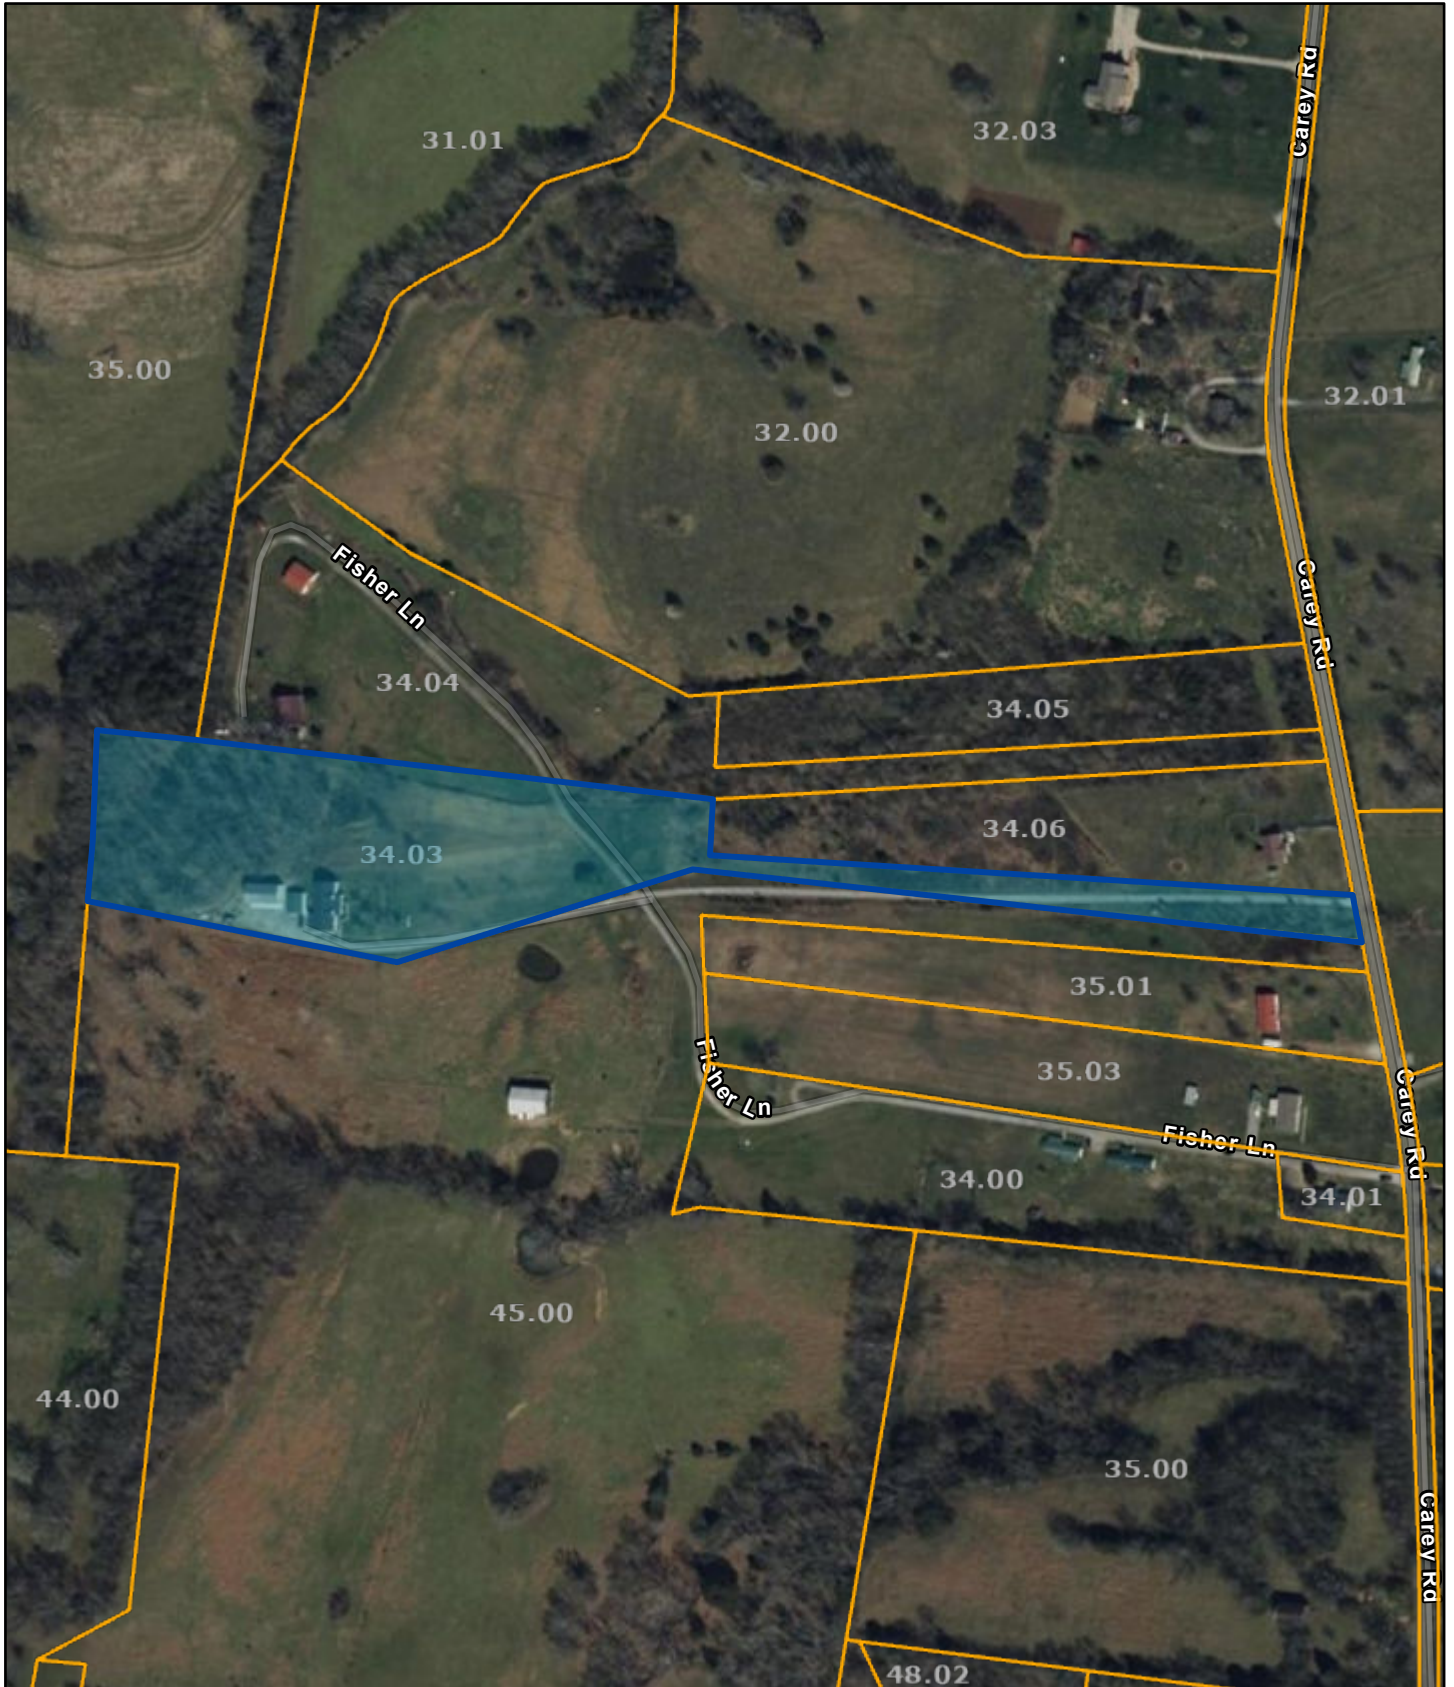

Trousdale County - Parcel: 029 034.03

Date: December 18, 2023

County: Trousdale
Owner: TURNER DAVID
Address: CAREY RD 245
Parcel Number: 029 034.03
Deeded Acreage: 6.29
Calculated Acreage: 0
Date of TDOT Imagery: 2021
Date of Vexcel Imagery: 2023

The property lines are compiled from information maintained by your local county Assessor's office but are not conclusive evidence of property ownership in any court of law.