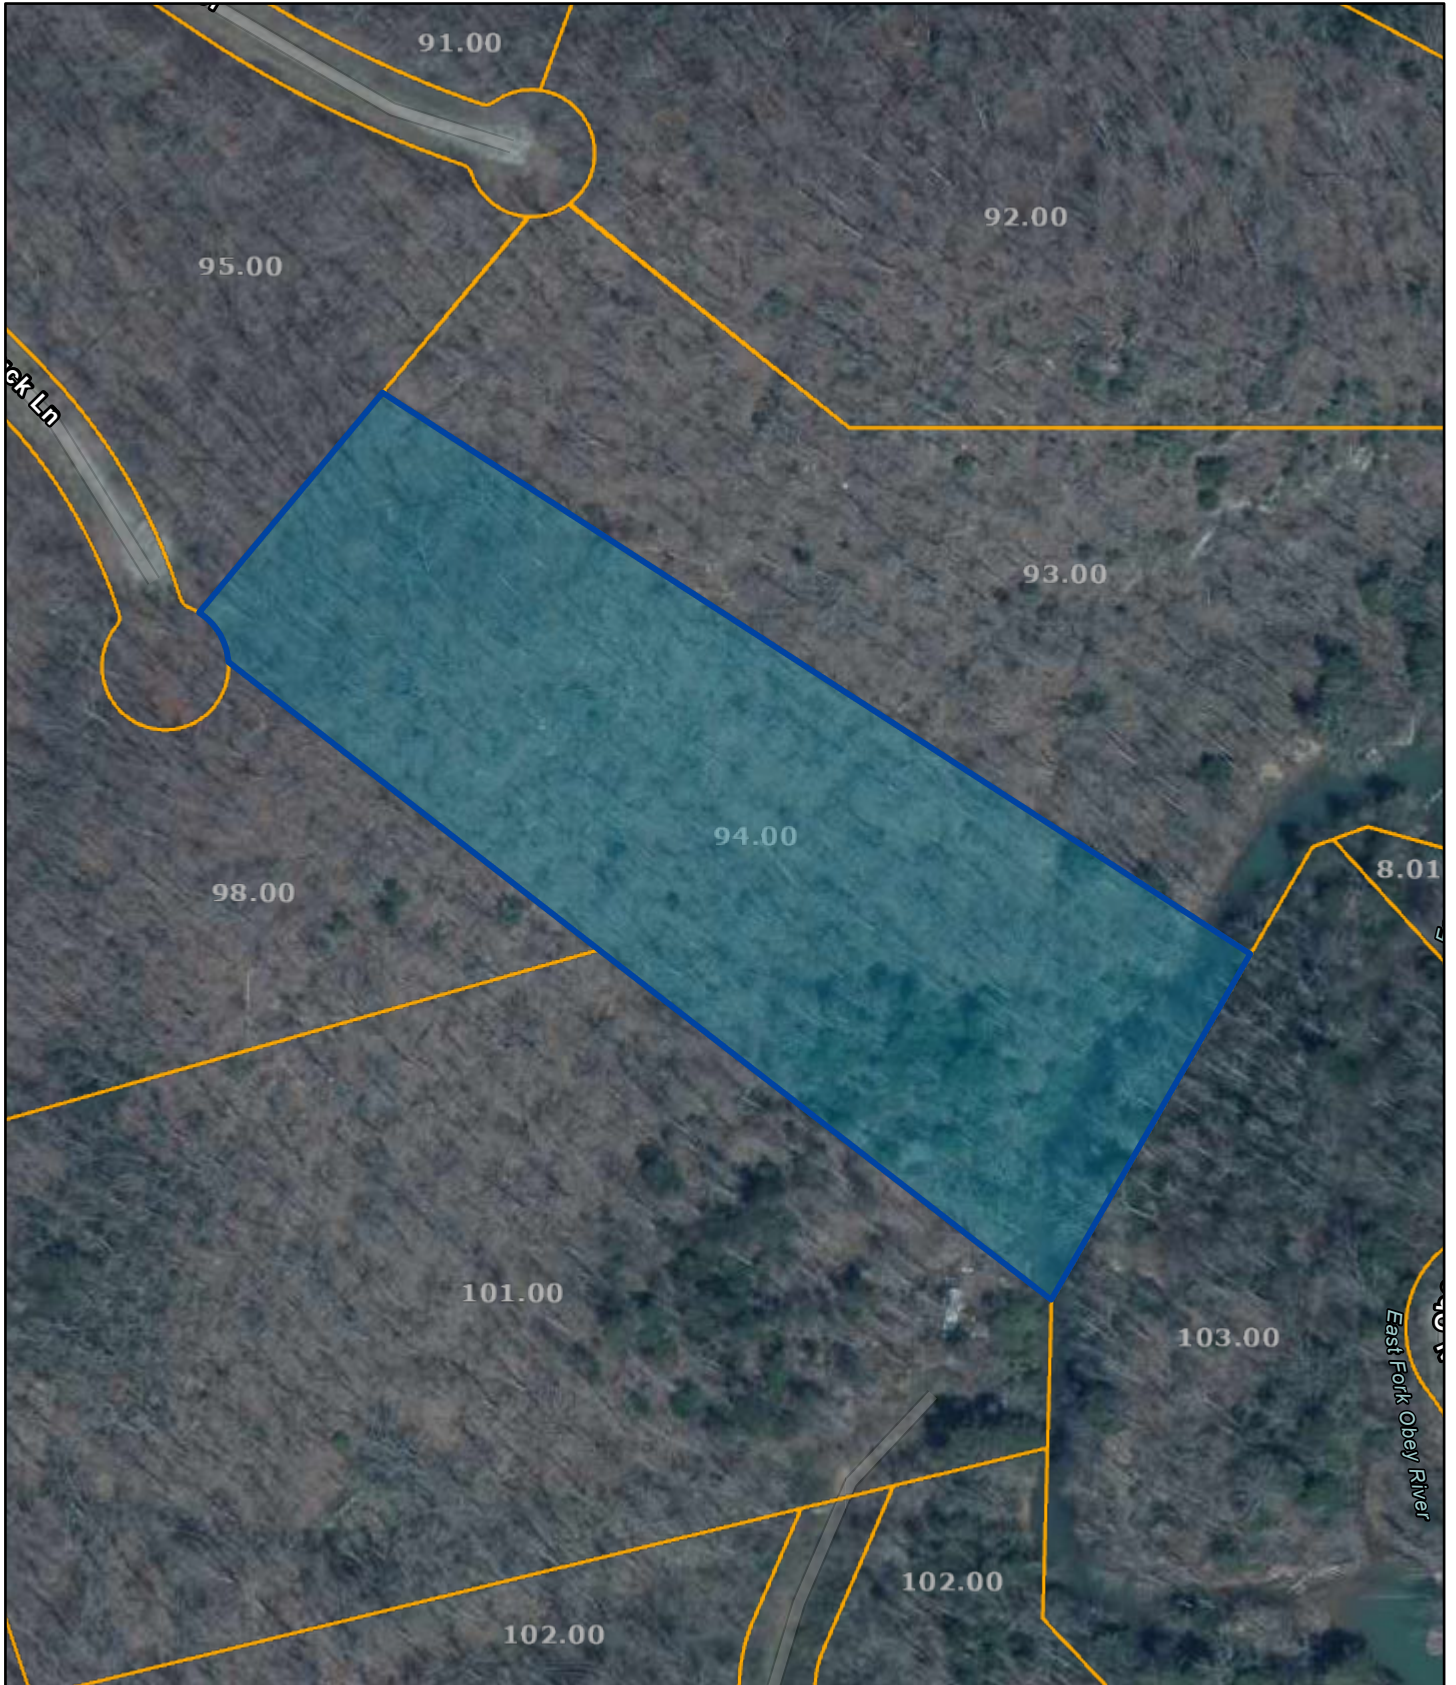

Overton County - Parcel: 118 094.00

Date: January 10, 2023

County: Overton
Owner: HOOVER DARRELL
Address: BUCK LN 1291
Parcel Number: 118 094.00
Deeded Acreage: 5.42
Calculated Acreage: 0
Date of TDOT Imagery: 2018
Date of Vexcel Imagery: 2021