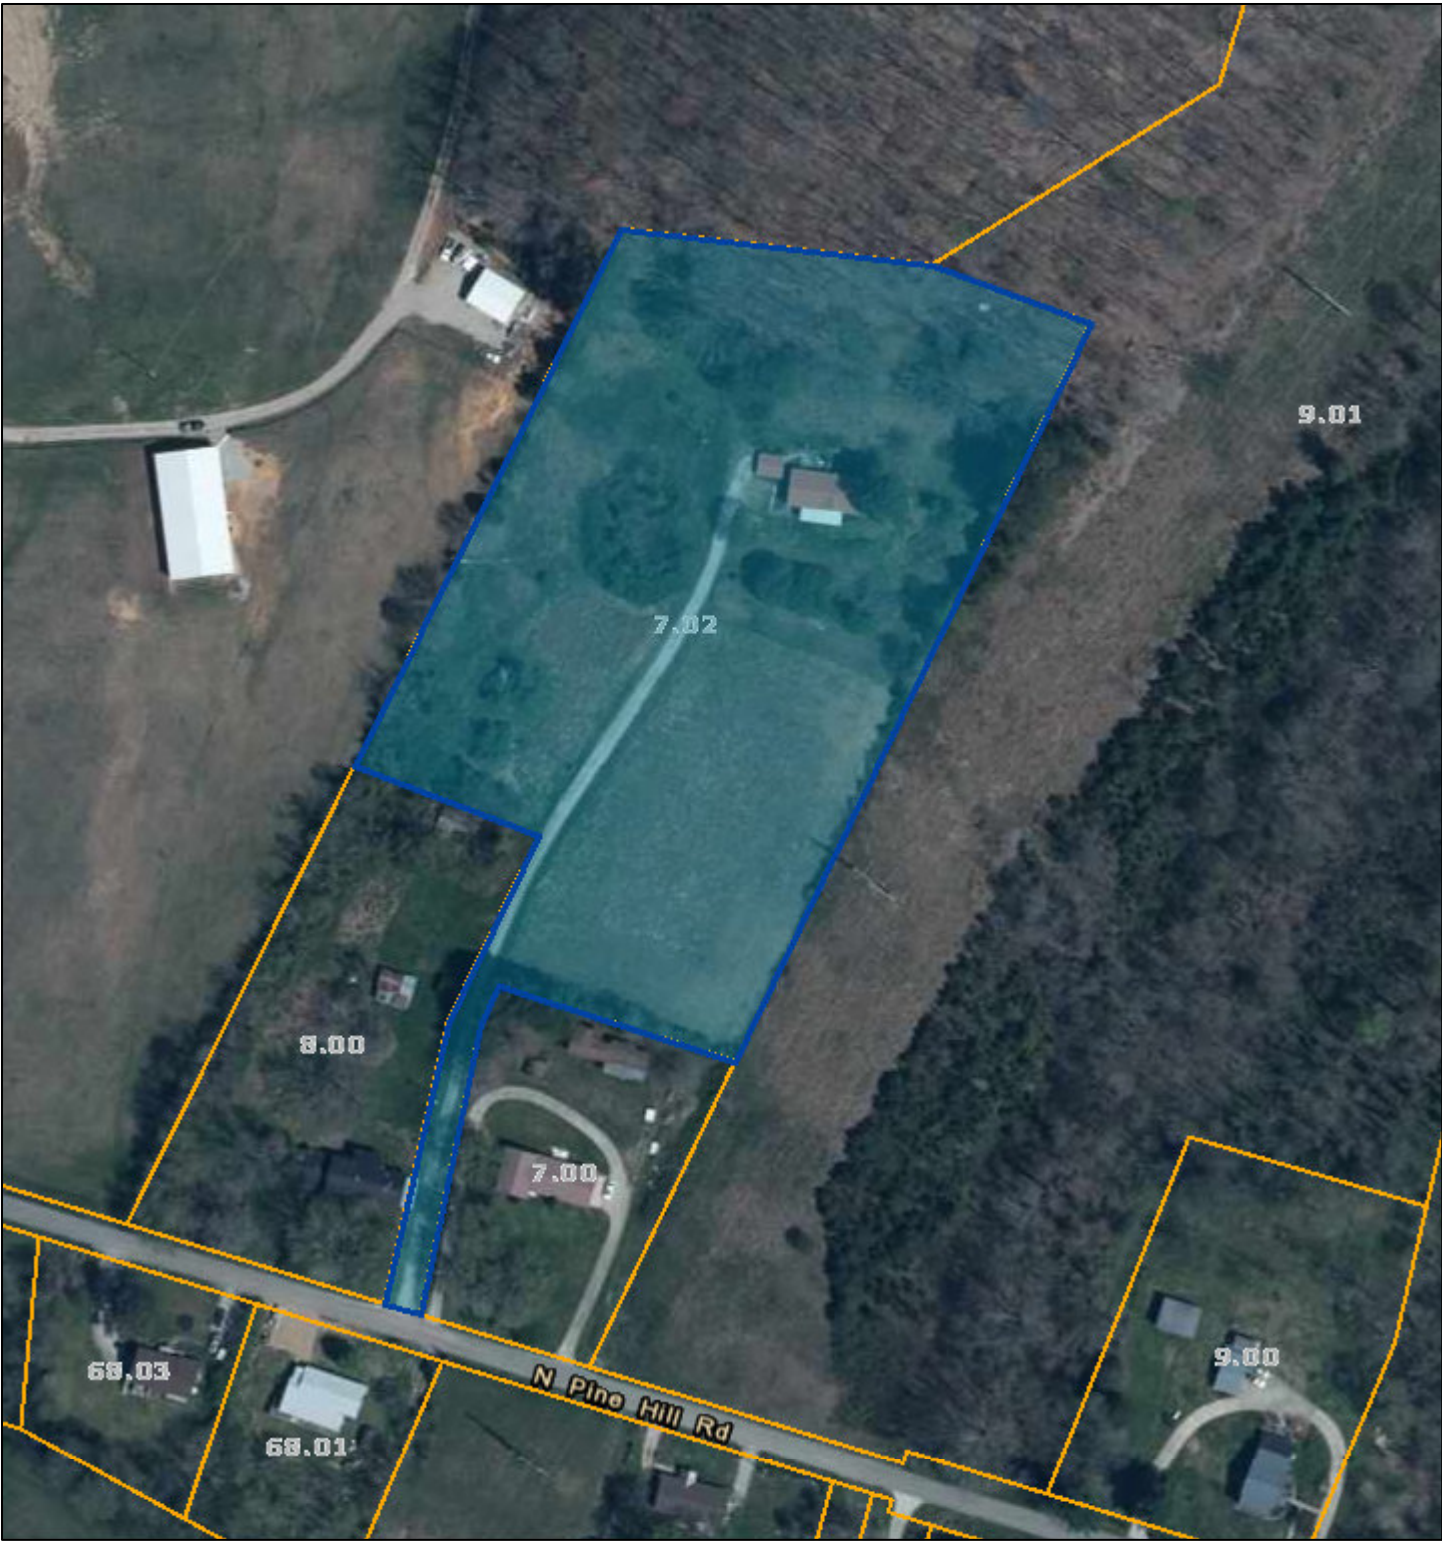

Putnam County - Parcel: 018 007.02

Date: July 12, 2021  
County: Putnam  
Owner: ANDREWS DAVID  
Address: N PINE HILL RD 1569  
Parcel Number: 018 007.02  
Deeded Acreage: 5  
Calculated Acreage: 0  
Date of Imagery: 2018

Esri, HERE, Garmin, (c) OpenStreetMap contributors  
TN Comptroller - OLG  
TDOT  
State of Tennessee, Comptroller of the Treasury, Office of Local Government  
(OLG)

The property lines are compiled from information maintained by your local county Assessor's office but are not conclusive evidence of property ownership in any court of law.