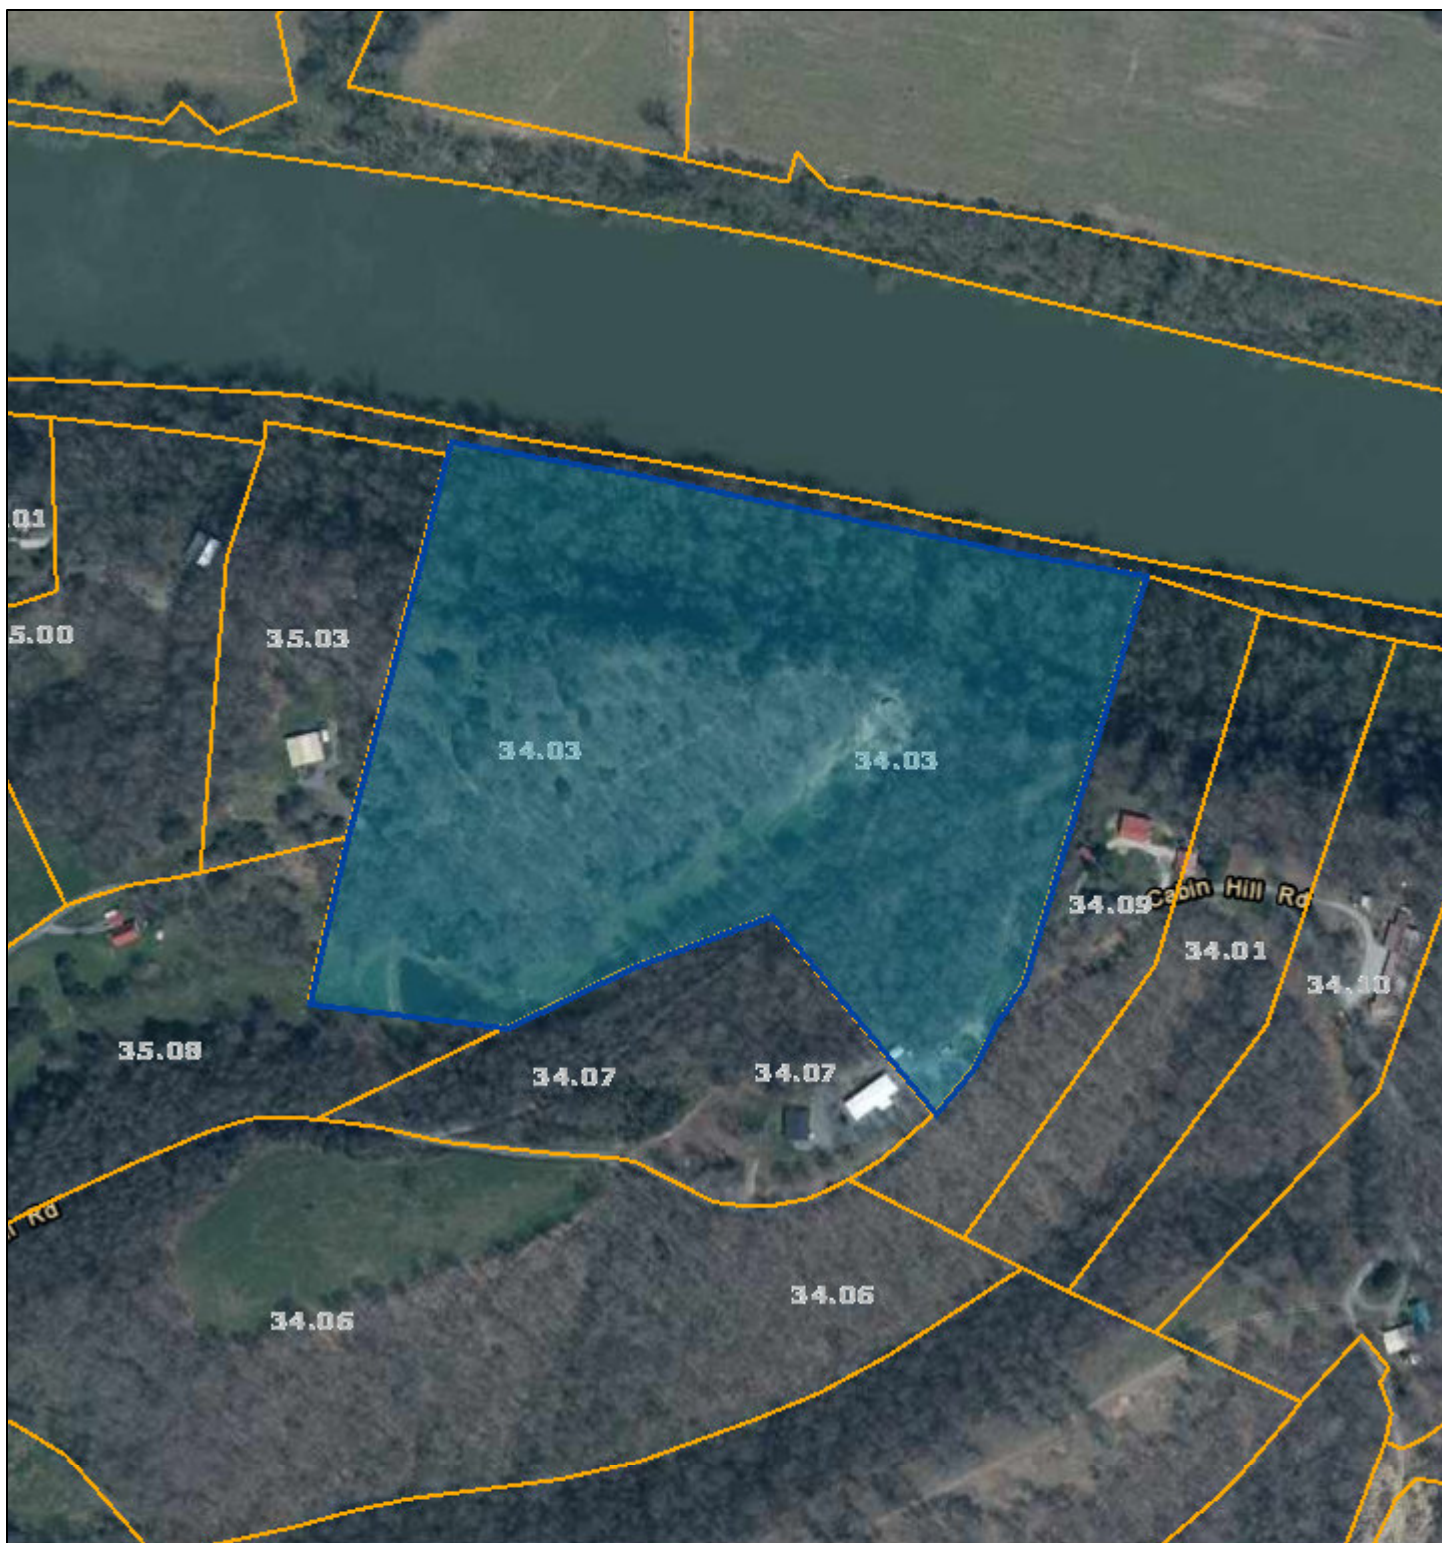

Clay County - Parcel: 066 034.03

Date: June 24, 2021
County: Clay
Owner: WATTERS DWIGHT & ARDELL
Address: CABIN HILL RD
Parcel Number: 066 034.03
Deeded Acreage: 0
Calculated Acreage: 0
Date of Imagery: 2018

Esri, HERE, Garmin, (c) OpenStreetMap contributors
TN Comptroller - OLG
TDOT
State of Tennessee, Comptroller of the Treasury, Office of Local Government
(OLG)

The property lines are compiled from information maintained by your local county Assessor's office but are not conclusive evidence of property ownership in any court of law.