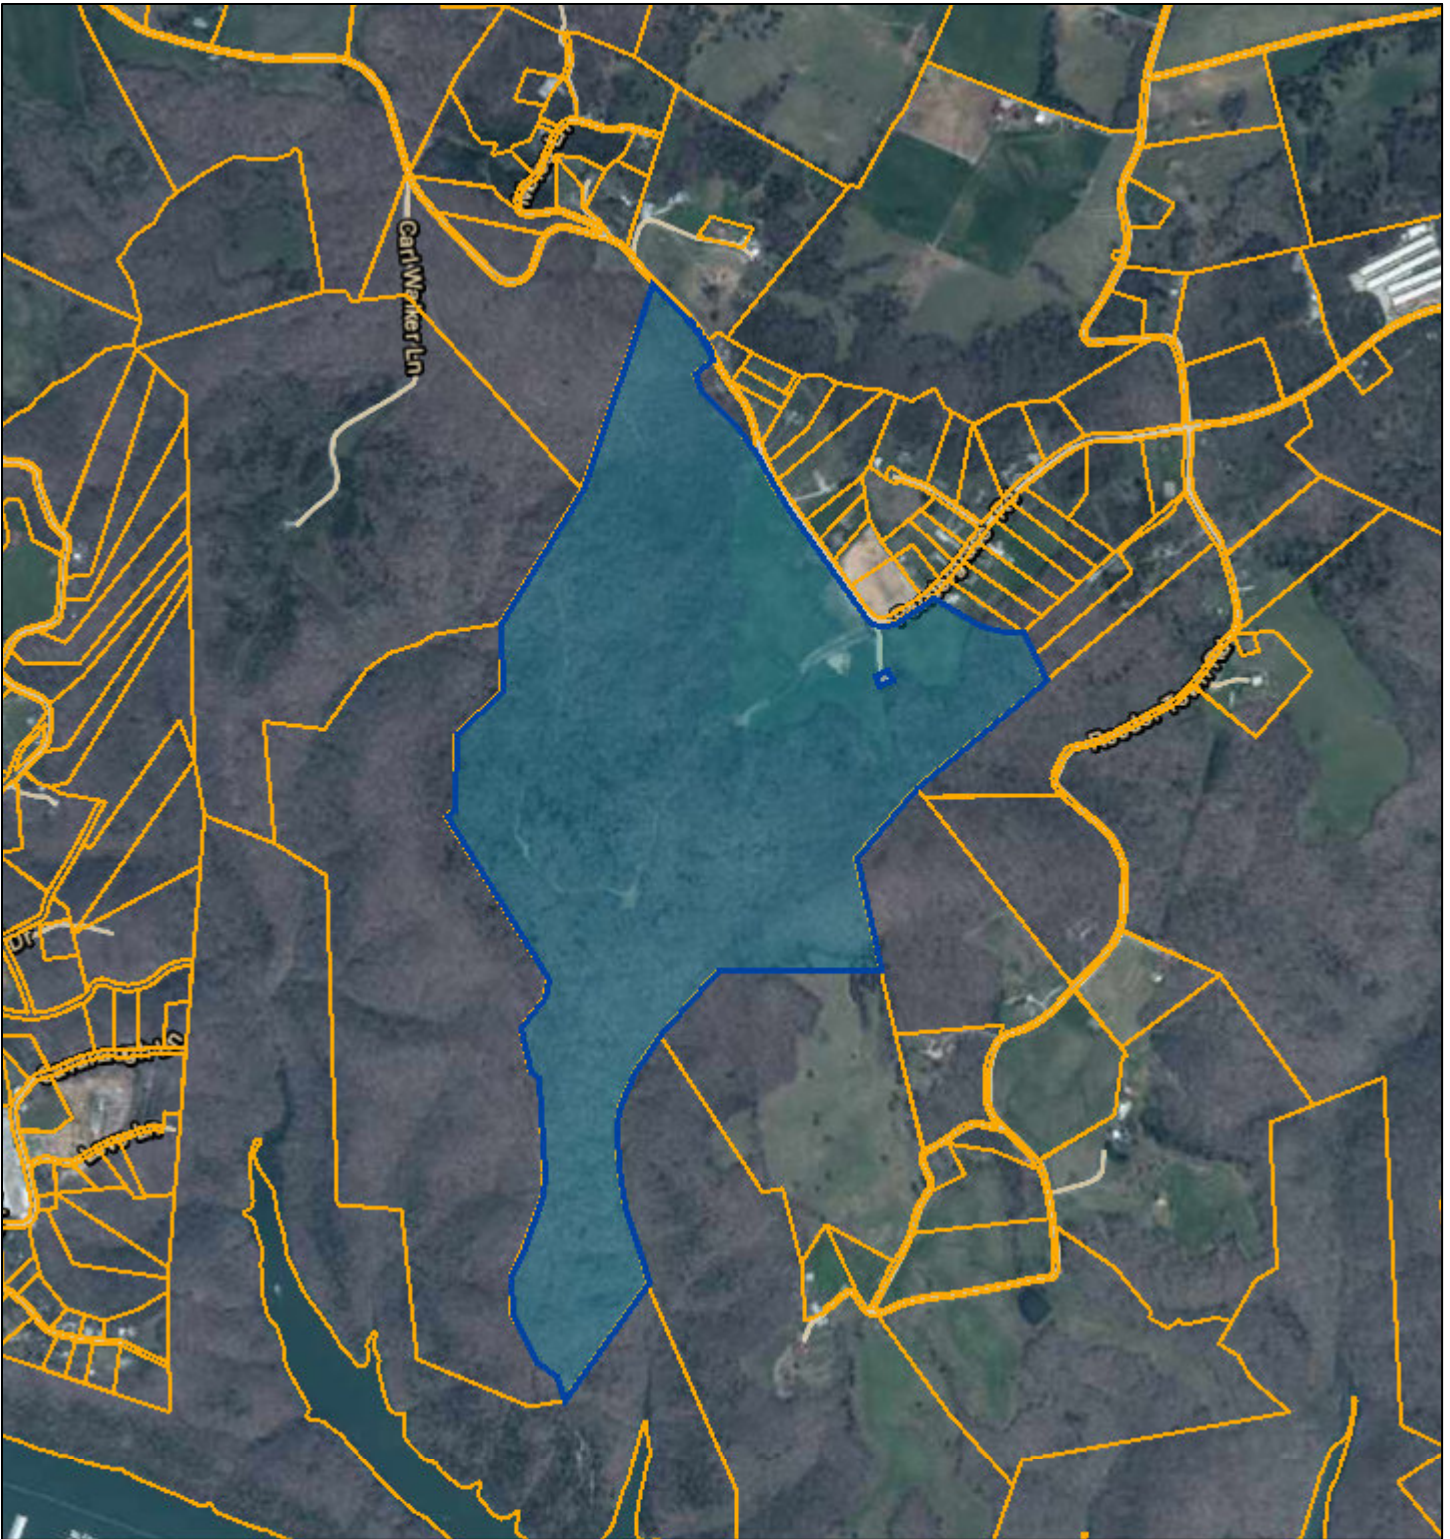

Pickett County - Parcel: 036 072.00

Date: May 19, 2021
County: Pickett
Owner: BILBREY JIMMIE LEE
Address: CLARK MOUNTAIN RD
Parcel Number: 036 072.00
Deeded Acreage: 0
Calculated Acreage: 0
Date of Imagery: 2018

Esri, HERE, Garmin, (c) OpenStreetMap contributors
TN Comptroller - OLG
TDOT
State of Tennessee, Comptroller of the Treasury, Office of Local Government
(OLG)

The property lines are compiled from information maintained by your local county Assessor's office but are not conclusive evidence of property ownership in any court of law.