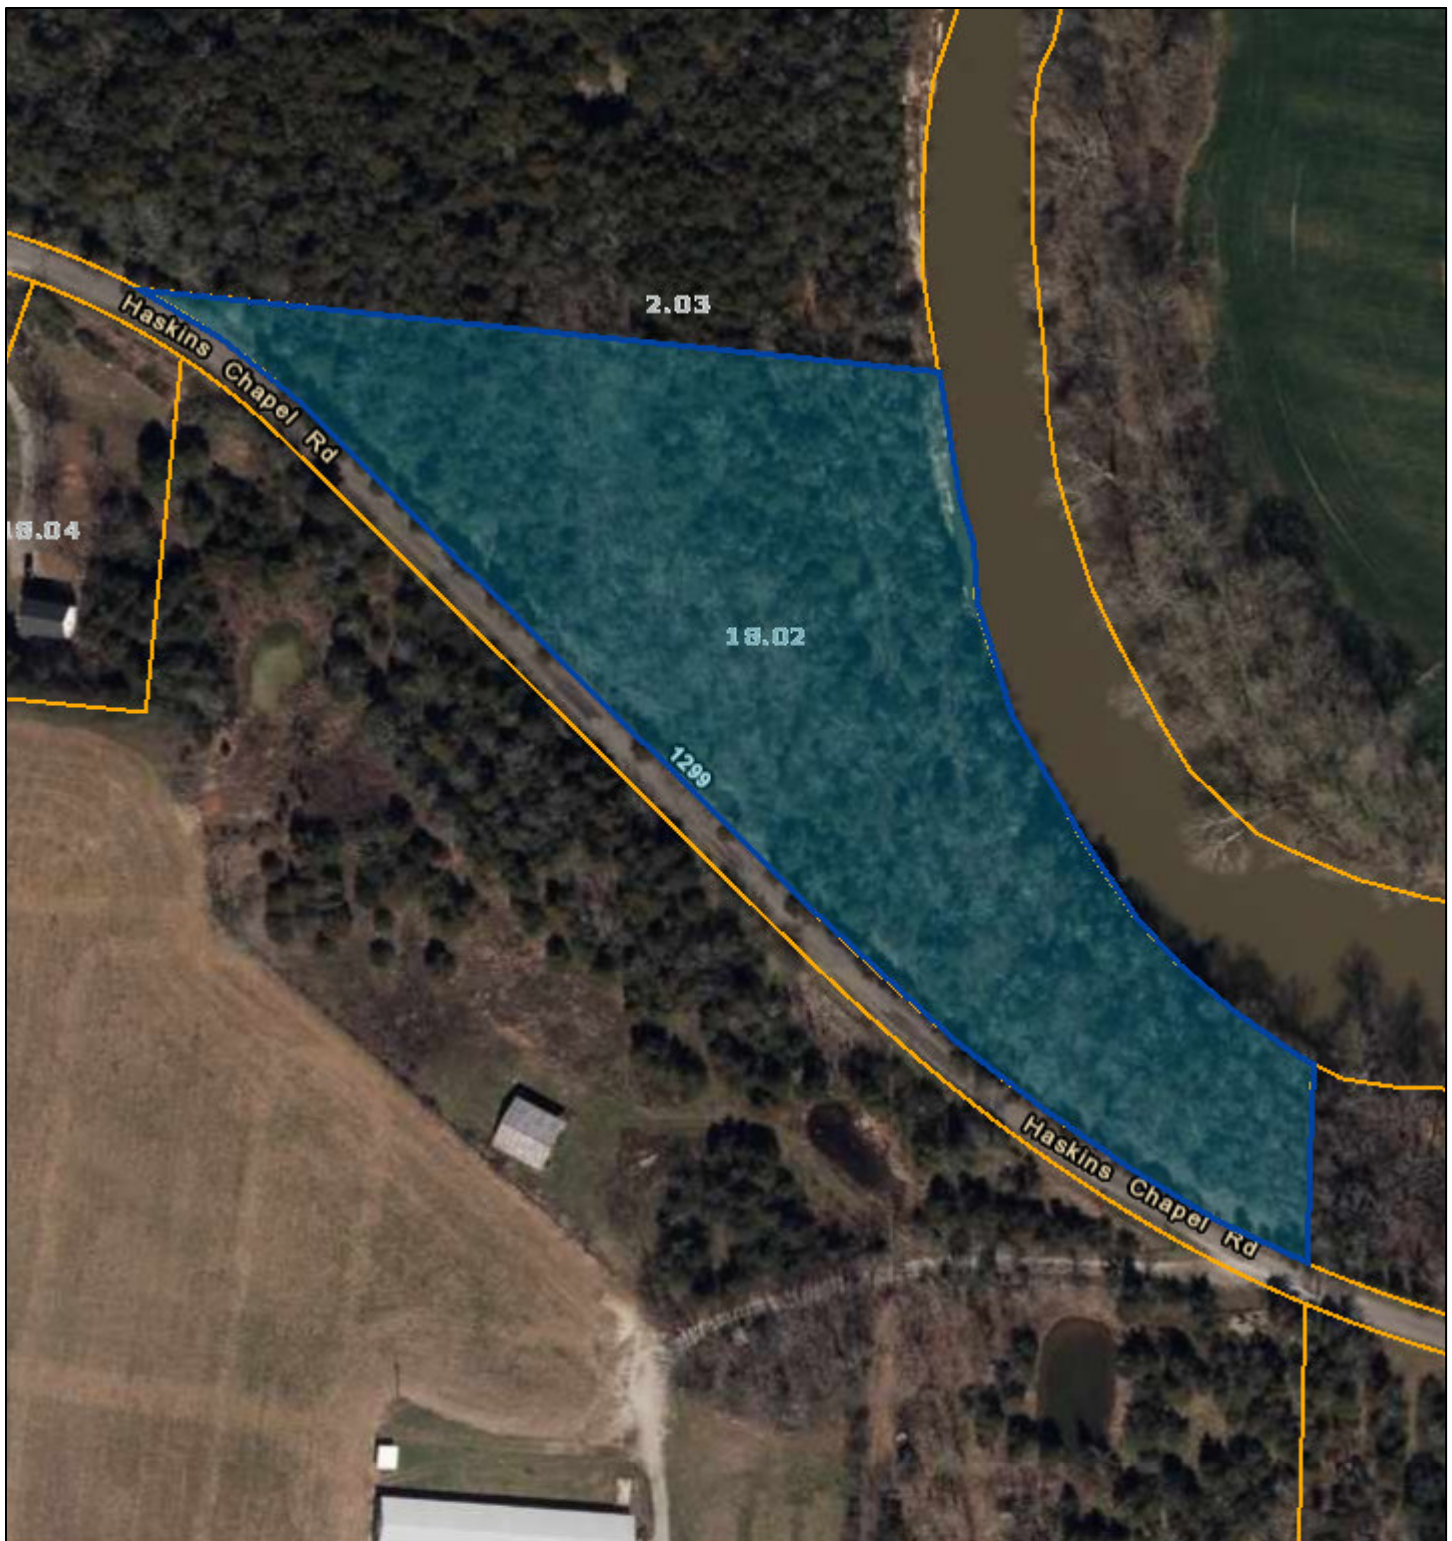

Bedford County - Parcel: 063 018.02

Date: February 25, 2021  
County: Bedford  
Owner: ANDERSON DEBORAH ANN ET AL  
Address: HASKINS CHAPEL RD  
Parcel Number: 063 018.02  
Deeded Acreage: 7.13  
Calculated Acreage: 0  
Date of Imagery: 2017

Esri, HERE, Garmin, (c) OpenStreetMap contributors  
TN Comptroller - OLG  
TDOT  
State of Tennessee, Comptroller of the Treasury, Office of Local Government  
(OLG)

The property lines are compiled from information maintained by your local county Assessor's office but are not conclusive evidence of property ownership in any court of law.